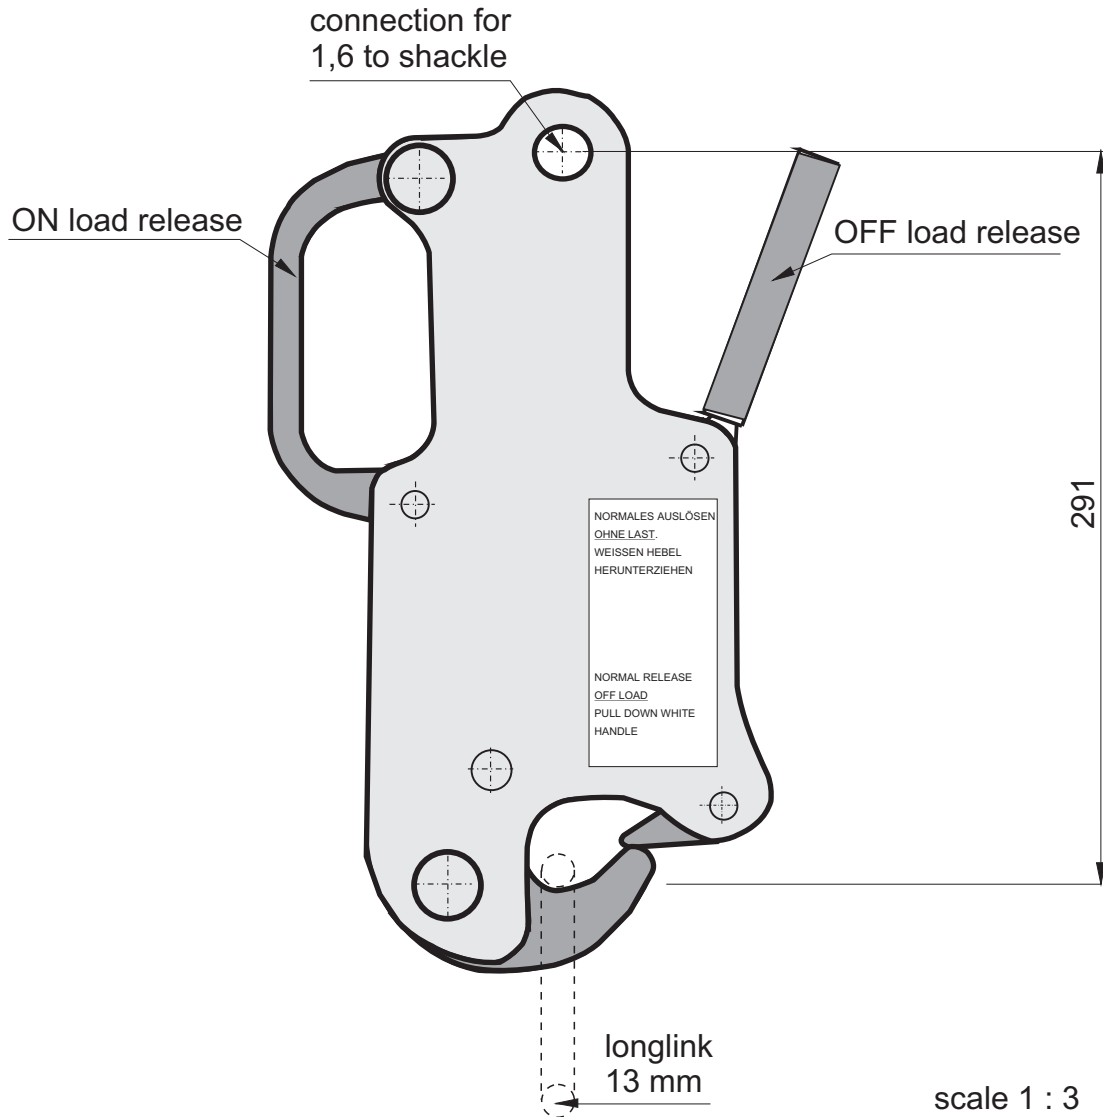

# Single Point Rescue Boat Release Hook SIMPLEX 1.1

**Technical data:**

SWL ..... 1,1 to

material..... brass /  
stainless steel