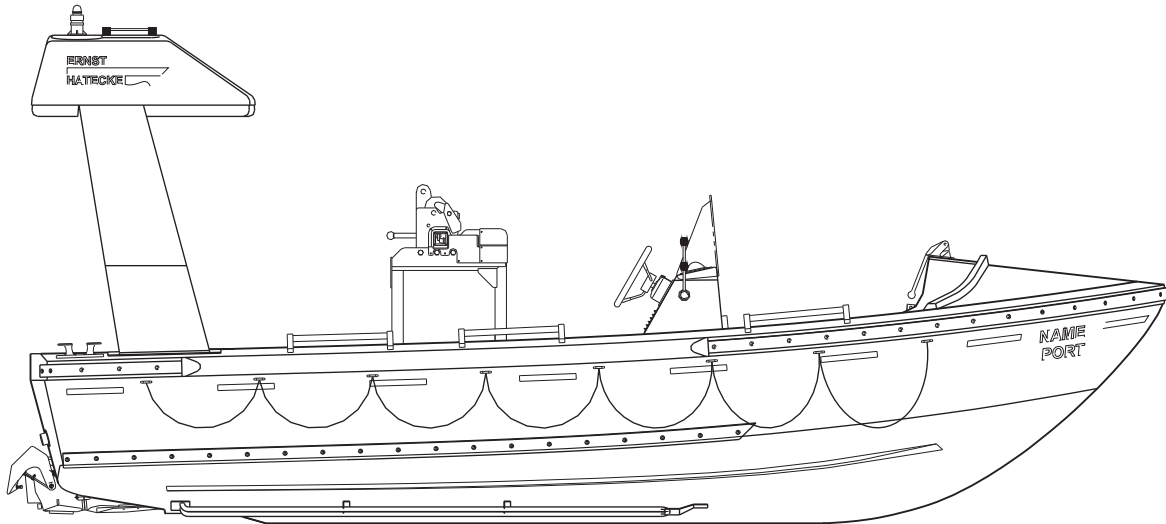

**Rescueboat type RB 600 IB
with Diesel engine and water jet propulsion**

Scale 1:40

length max.....	6,165	m
breadth max.	2,22	m
draught.....	abt. 0,40	m
weight boat with equipment	1265	kg
weight boat with equipment and 6 persons.....	1715	kg