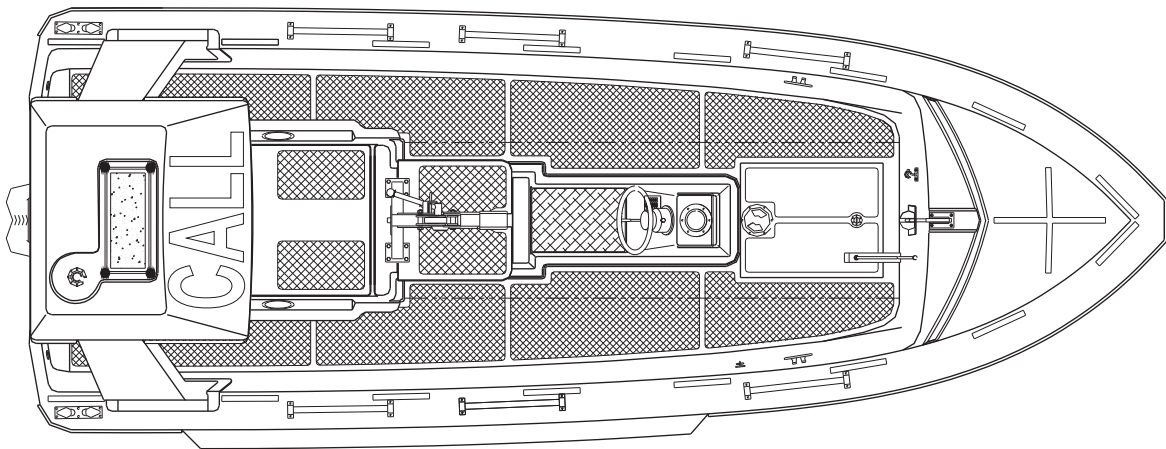

**Rescueboat type RB 600 IB
with Diesel engine and water jet propulsion**

Scale 1:40

length max.....	6,165	m
breadth max.	2,22	m
draught.....	abt. 0,40	m
weight boat with equipment	1265	kg
weight boat with equipment and 6 persons.....	1715	kg