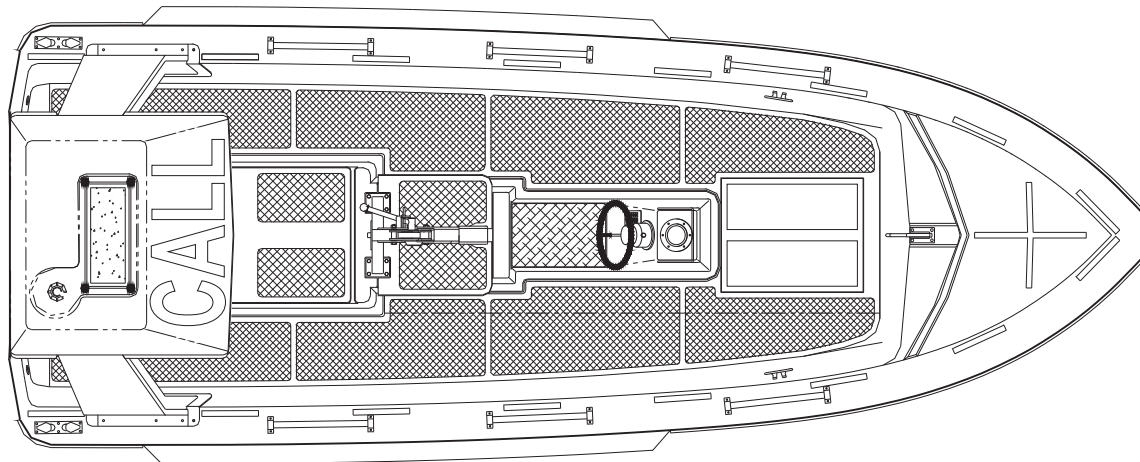

Rescueboat type RB 600 with outboard engine

Scale 1:40

length max	6,15 m
breadth max.	2,31 m
draught	abt. 0,40 m
weight boat with equipment	1000 kgs
weight boat with equipment and 6 persons	1450 kgs