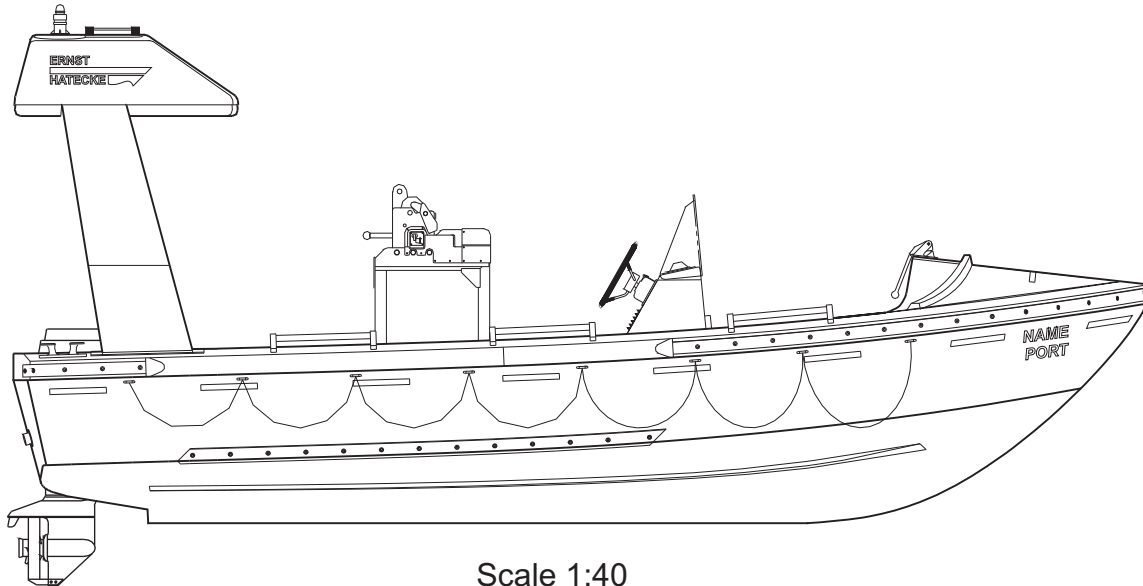

Rescueboat type RB 600 with outboard engine

Scale 1:40

length max	6,15 m
breadth max.	2,31 m
draught	abt. 0,40 m
weight boat with equipment	1000 kgs
weight boat with equipment and 6 persons	1450 kgs