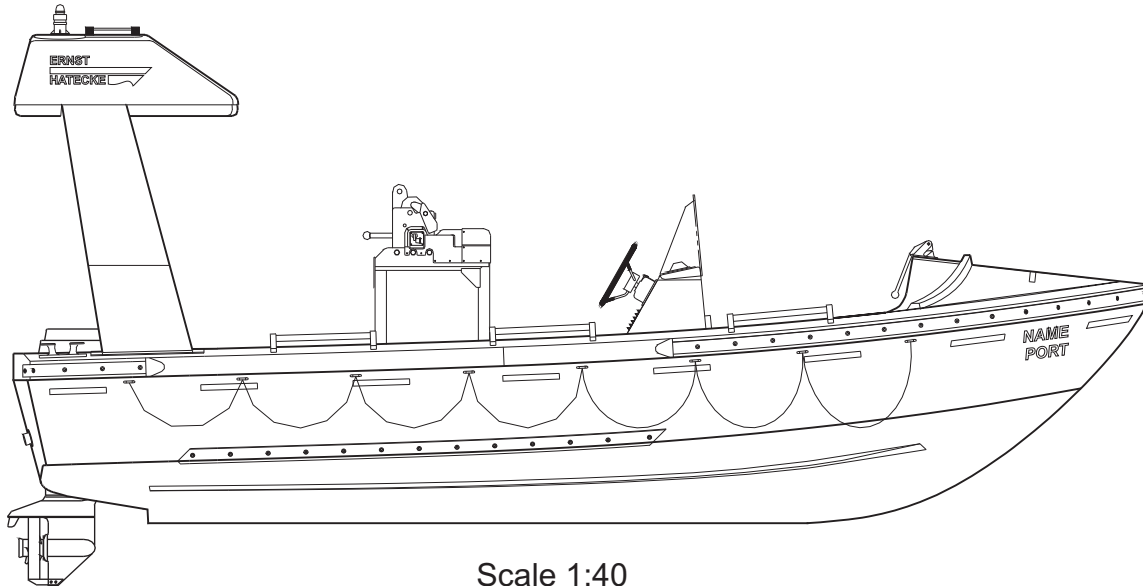

**Rescueboat type RB 600  
with outboard engine**

Scale 1:40

length max .....	6,15 m
breadth max. ....	2,31 m
draught .....	abt. 0,40 m
weight boat with equipment .....	1000 kgs
weight boat with equipment and 6 persons .....	1450 kgs