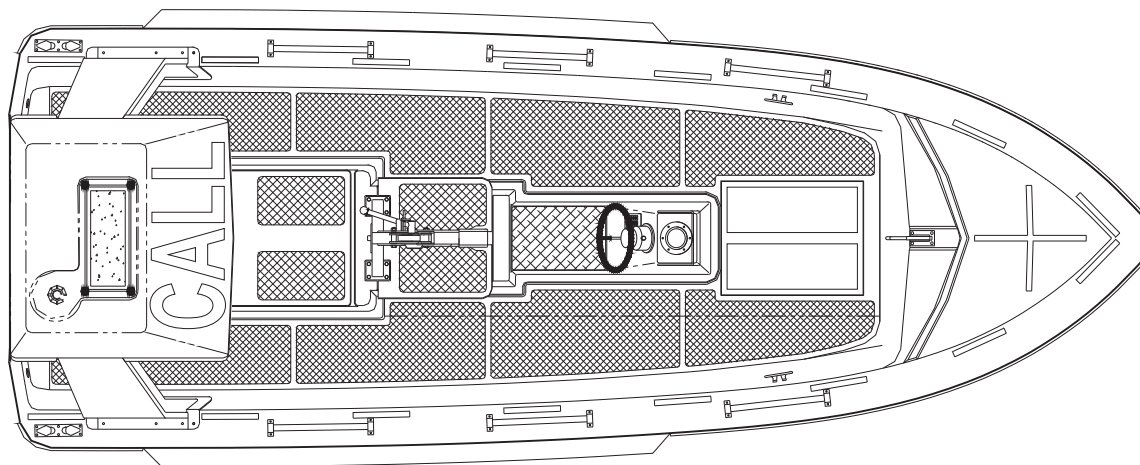

**Rescueboat type RB 600  
with outboard engine**

Scale 1:40

length max .....	6,15 m
breadth max. ....	2,31 m
draught .....	abt. 0,40 m
weight boat with equipment .....	1000 kgs
weight boat with equipment and 6 persons .....	1450 kgs