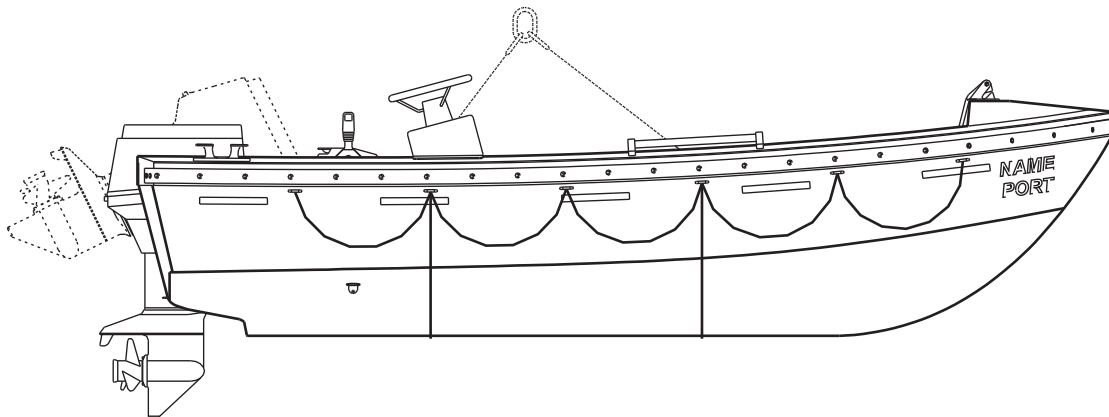

**Rescueboat type RB 430  
with 50 hp outboard engine**

Scale 1:33,33

length max .....	4,46 m
breadth max .....	1,93 m
draught .....	abt. 0,35 m
weight boat with equipment, fuel and 50 hp outboard engine .....	1100 kgs