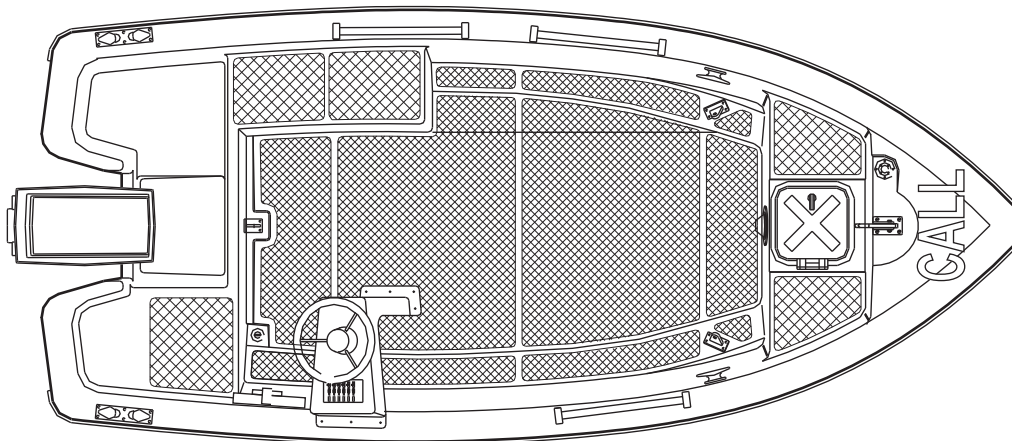

**Rescueboat type RB 430  
with 50 hp outboard engine**

Scale 1:33,33

length max .....	4,46 m
breadth max .....	1,93 m
draught .....	abt. 0,35 m
weight boat with equipment, fuel and 50 hp outboard engine .....	1100 kgs