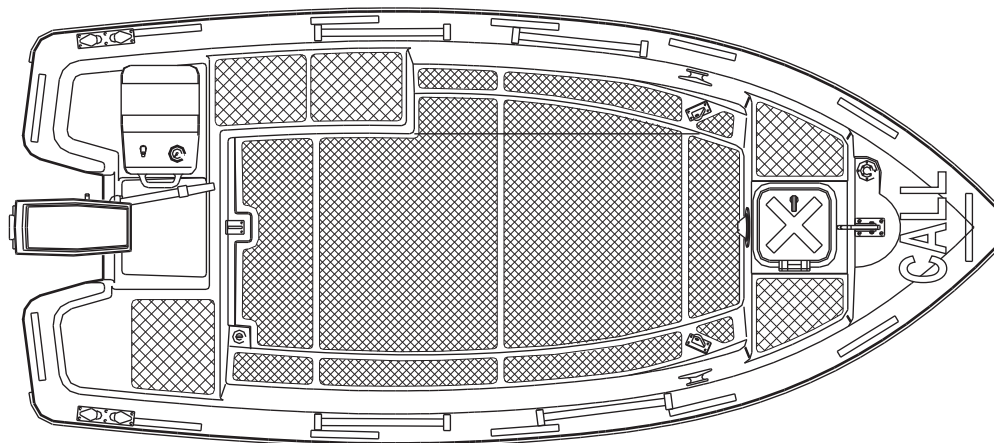

**Rescueboat type RB 430
with 15 hp outboard engine**

Scale 1:33,33

length max	4,385 m
breadth max	1,93 m
draught	abt. 0,35 m
weight boat with equipment, fuel and 15 hp outboard engine	930 kgs