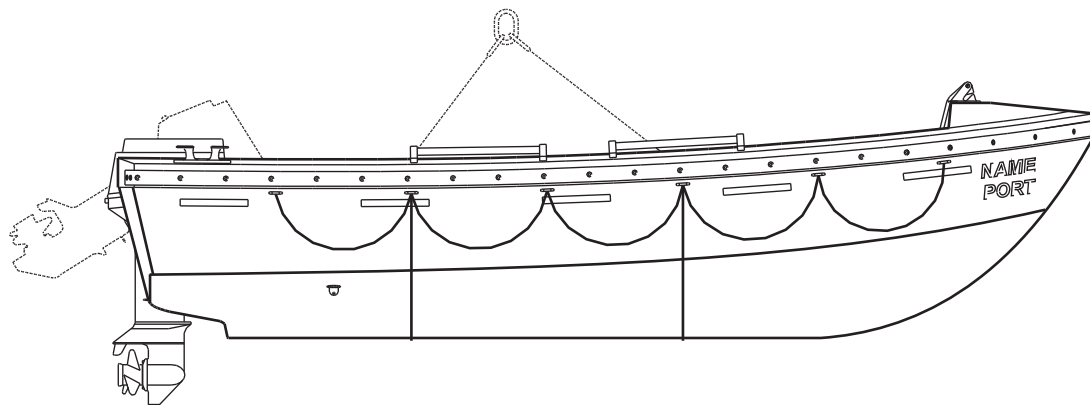

**Rescueboat type RB 430
with 15 hp outboard engine**

Scale 1:33,33

length max	4,385 m
breadth max	1,93 m
draught	abt. 0,35 m
weight boat with equipment, fuel and 15 hp outboard engine	930 kgs