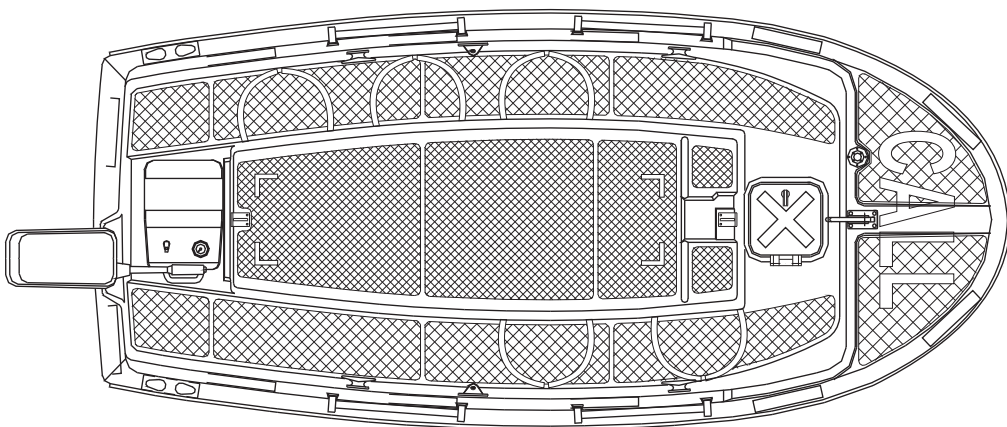

Rigid Rescueboat type RB 400

Scale 1:33,33

length max	4,50 m
breadth	1,80 m
depth	0,70 m
weight boat with equipment and 15 hp engine.....	435 kgs
speed.....	6 kts