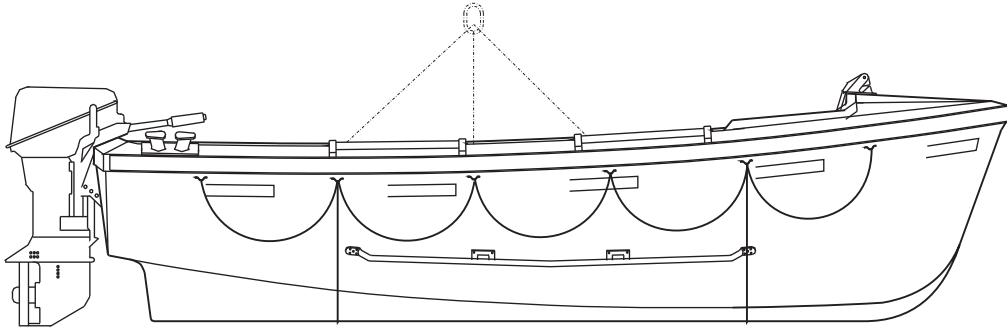

Rigid Rescueboat type RB 400

Scale 1:33,33

length max	4,50 m
breadth	1,80 m
depth	0,70 m
weight boat with equipment and 15 hp engine.....	435 kgs
speed.....	6 kts