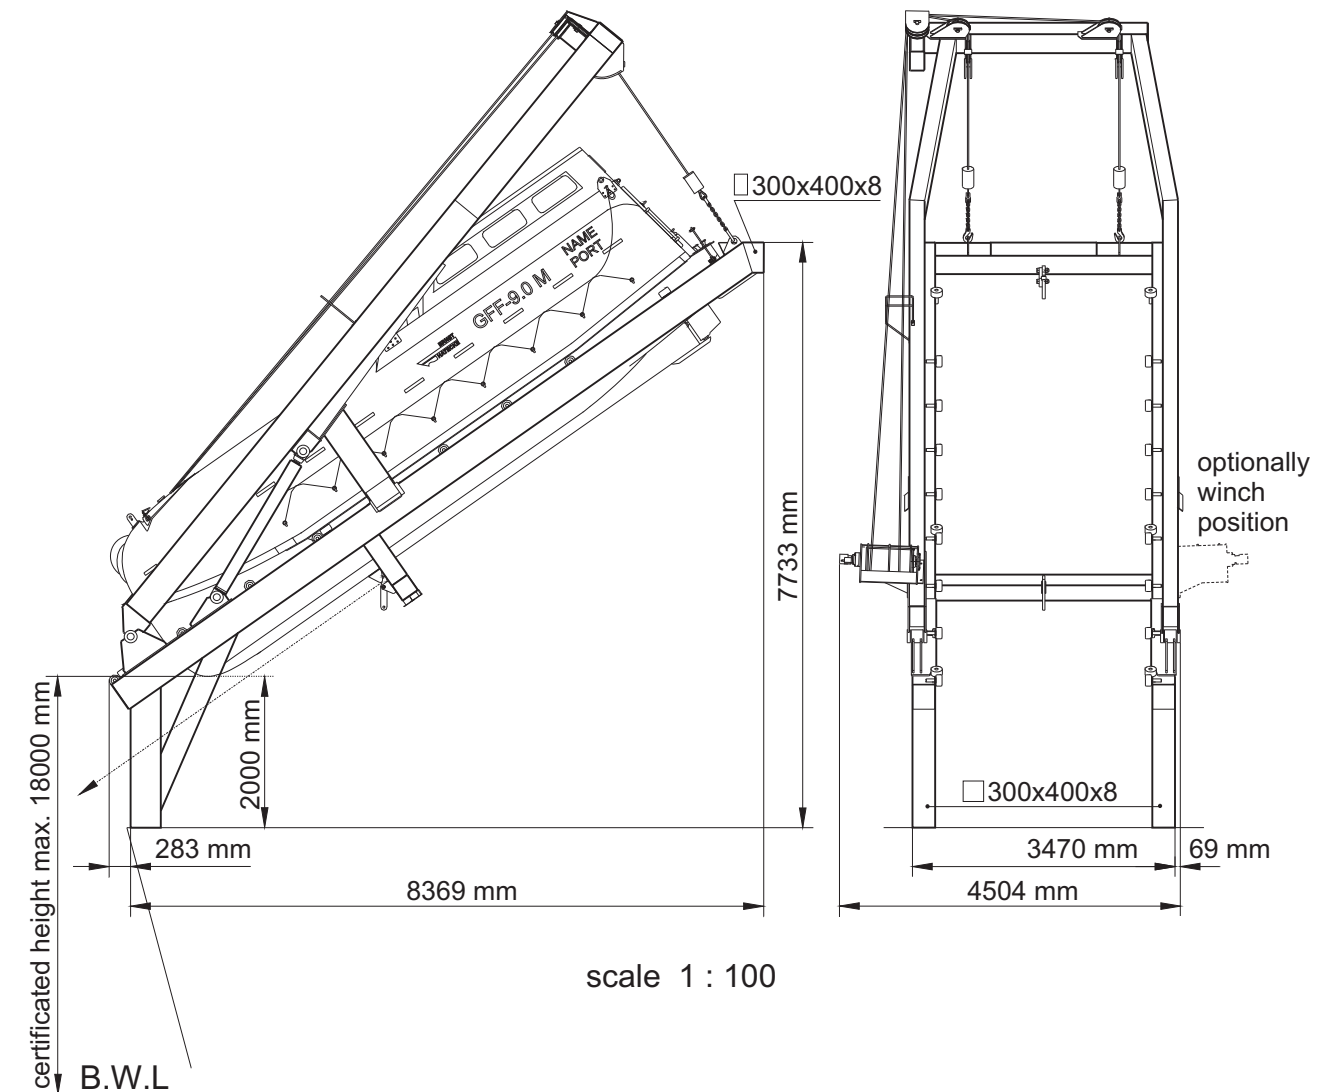

**Freefall-Lifeboat, type GFF-(T)9.0M
with
sliding ramp / davit system, type FFA 9.0M**

Length adjustment of horizontal and vertical supports in accordance with shipyards request.

Dimensions boat: (over all) 9,00 x 2,86 x 3,24 m

Weight data:	dry cargo version	tanker version
Boat empty incl. inventory.....	4480 kgs.....	4840 kgs
Boat recovery weight with 4 persons.....	4780 kgs.....	5140 kgs
Max. launching weight with 46 persons.....	7930 kgs.....	46 persons...8290 kgs
Davit system.....	abt. 9500 kgs.....	abt. 9500 kgs
Total weight of empty boat and davit system.....	abt.13980 kgs.....	abt.14340 kgs