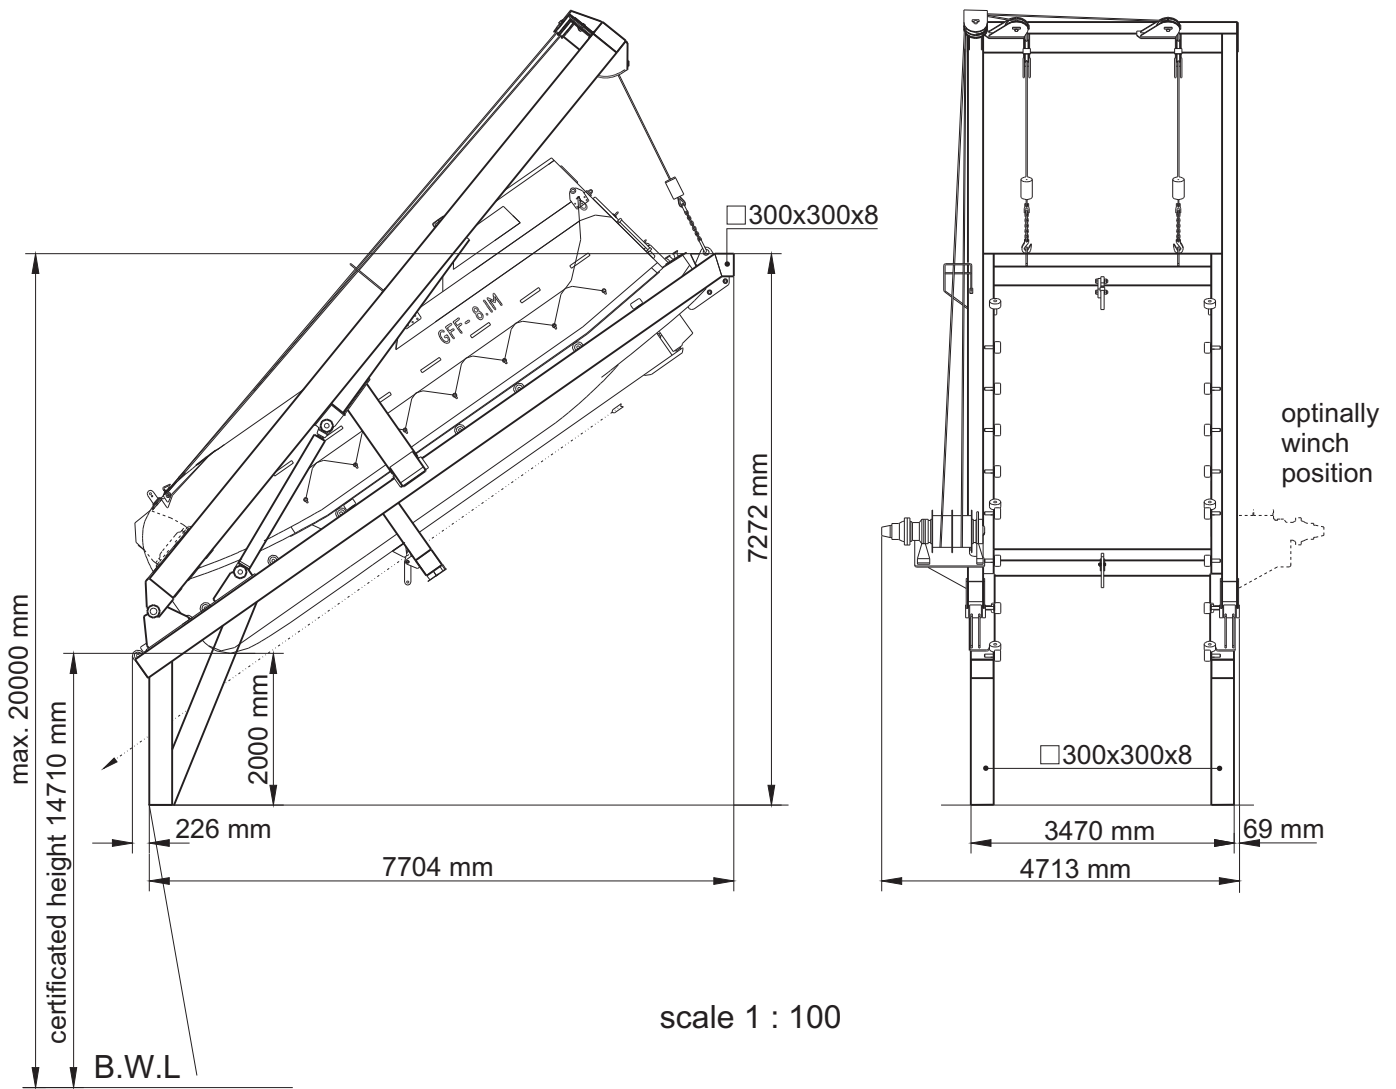

**Freefall-Lifeboat, type GFF-(T)8.1M
with
sliding ramp / davit system, type FFA 8.1M**

Length adjustment of horizontal and vertical supports in accordance with shipyards request.

Dimensions boat: (over all (8,23x2,86x3,24 m)

Weight data:	dry cargo version	tanker version
Boat empty incl. inventory.....	3930 kgs.....	4180 kgs
Boat recovery weight with 4 persons.....	4230 kgs.....	4480 kgs
Max. launching weight with 40 persons.....	6930 kgs.....	7430 kgs
Davit system.....	abt. 8300 kgs.....	abt. 8300 kgs
Total weight of empty boat and davit system.....	abt.12230 kgs.....	abt.12480 kgs