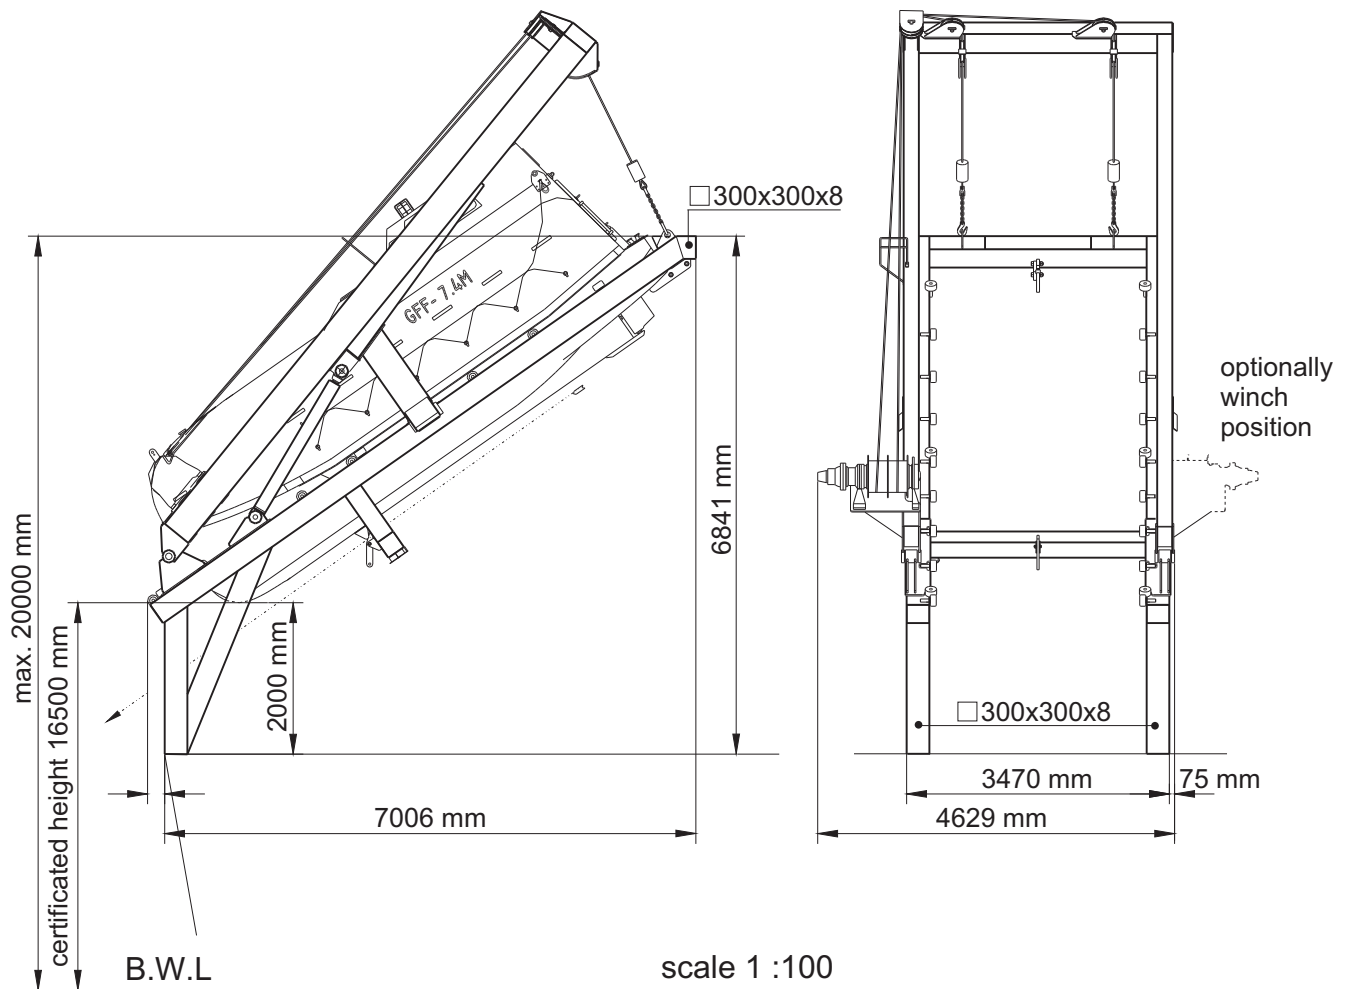

**Freefall-Lifeboat, type GFF-(T)7.4M
with
sliding ramp / davit system, type FFA 7.4M**

Length adjustment of horizontal and vertical supports in accordance with shipyards request.

Dimensions boat: (over all) 7,49x2,86x3,24 m

Weight data:	dry cargo version	tanker version
Boat empty incl. inventory.....	3620 kgs.....	4100 kgs
Boat recovery weight with 4 persons.....	3920 kgs.....	4300 kgs
Max. launching weight with 36 persons.....	6320 kgs.....	6800 kgs
Davit system.....	abt. 7500 kgs.....	abt. 7500 kgs
Total weight of empty boat and davit system.....	abt.11120 kgs.....	abt.11600 kgs