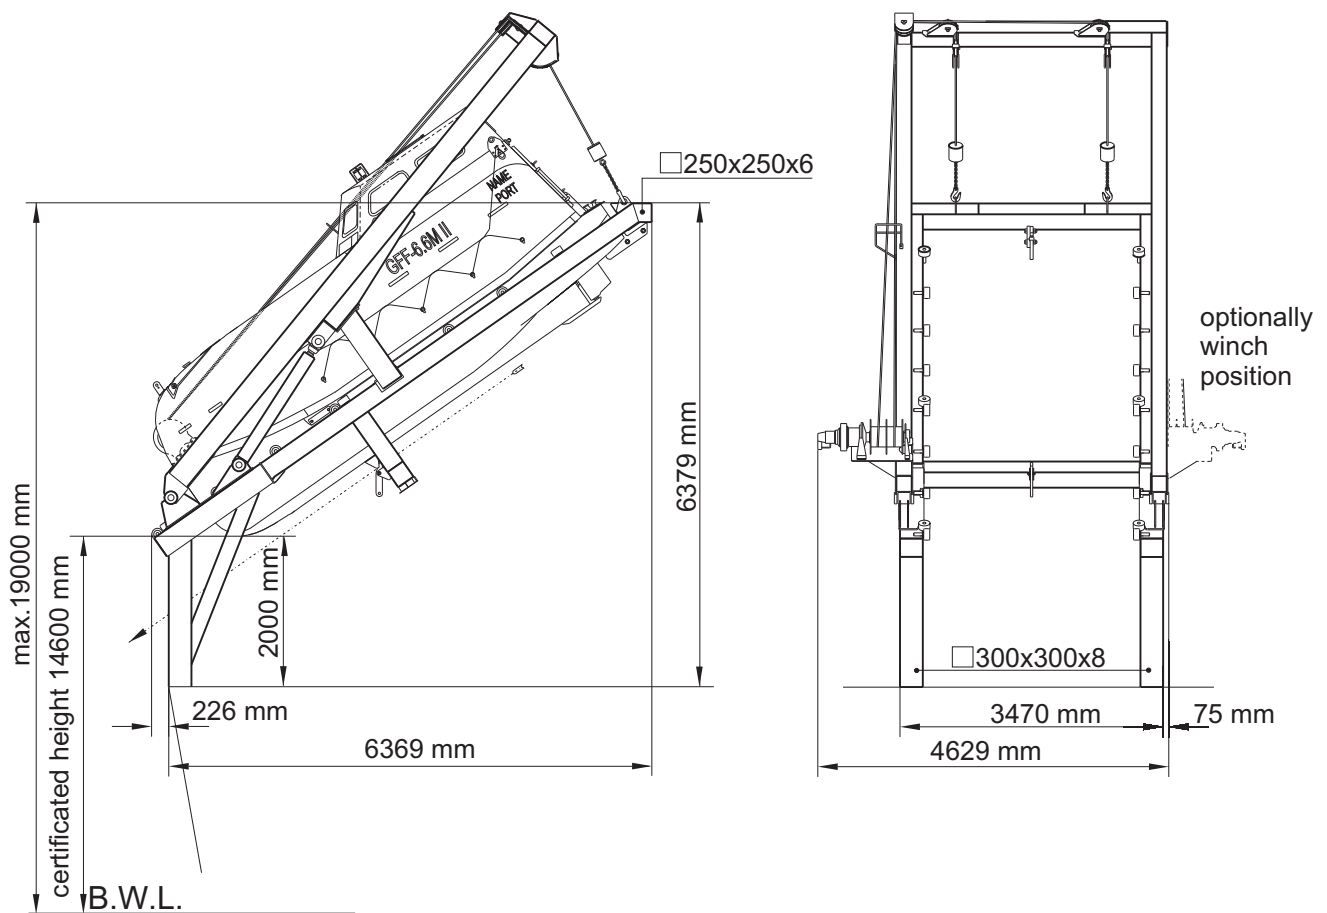

**Freefall-Lifeboat, type GFF-(T)6.6M II
with
sliding ramp / davit system, type FFA 6.6M II**

scale 1 : 100

Length adjustment of horizontal and vertical supports in accordance with shipyards request.

Dimensions boat: (over all) 6,69x2,86x3,24 m

Weight data:	dry cargo version	tanker version
Boat empty incl. inventory.....	3130 kgs.....	3340 kgs
Boat recovery weight with 4 persons.....	3430 kgs.....	3640 kgs
Max. launching weight with 32 persons.....	5530 kgs.....	32 persons....5740 kgs
Davit system.....	abt. 5600 kgs.....	abt. 5600 kgs
Total weight of empty boat and davit system.....	abt.8730 kgs.....	abt.8940 kgs