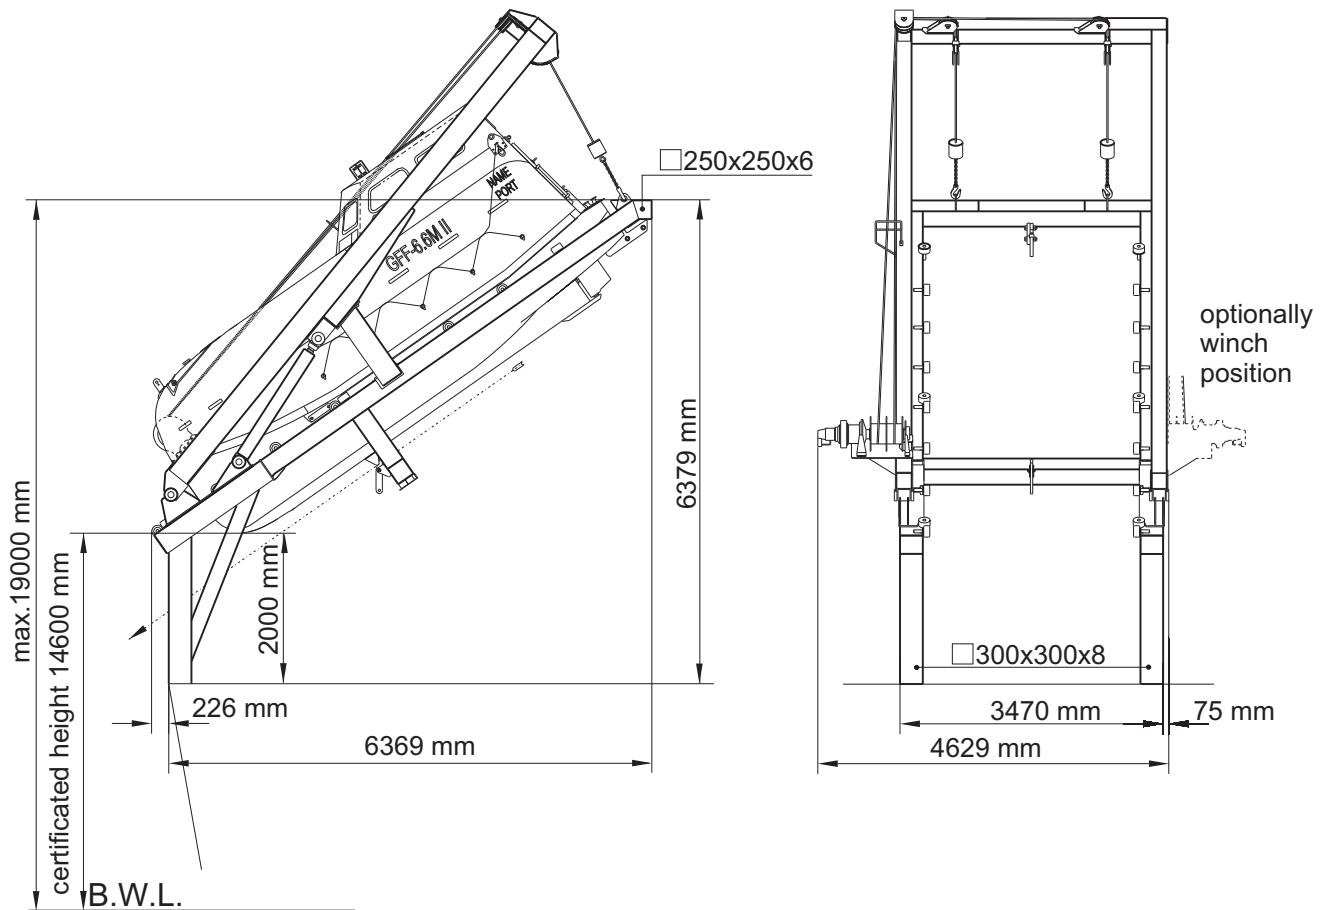

**Freefall-Lifeboat, type GFF-(T)6.6M II
with
sliding ramp / davit system, type FFA 6.6M II**

scale 1 : 100

Length adjustment of horizontal and vertical supports in accordance with shipyards request.

Dimensions boat: (over all) 6,69x2,86x3,24 m

Weight data:	dry cargo version	tanker version
Boat empty incl. inventory.....	3130 kgs.....	3340 kgs
Boat recovery weight with 4 persons.....	3430 kgs.....	3640 kgs
Max. launching weight with 32 persons.....	5530 kgs.....	32 persons....5740 kgs
Davit system.....	abt. 5600 kgs.....	abt. 5600 kgs
Total weight of empty boat and davit system.....	abt.8730 kgs.....	abt.8940 kgs