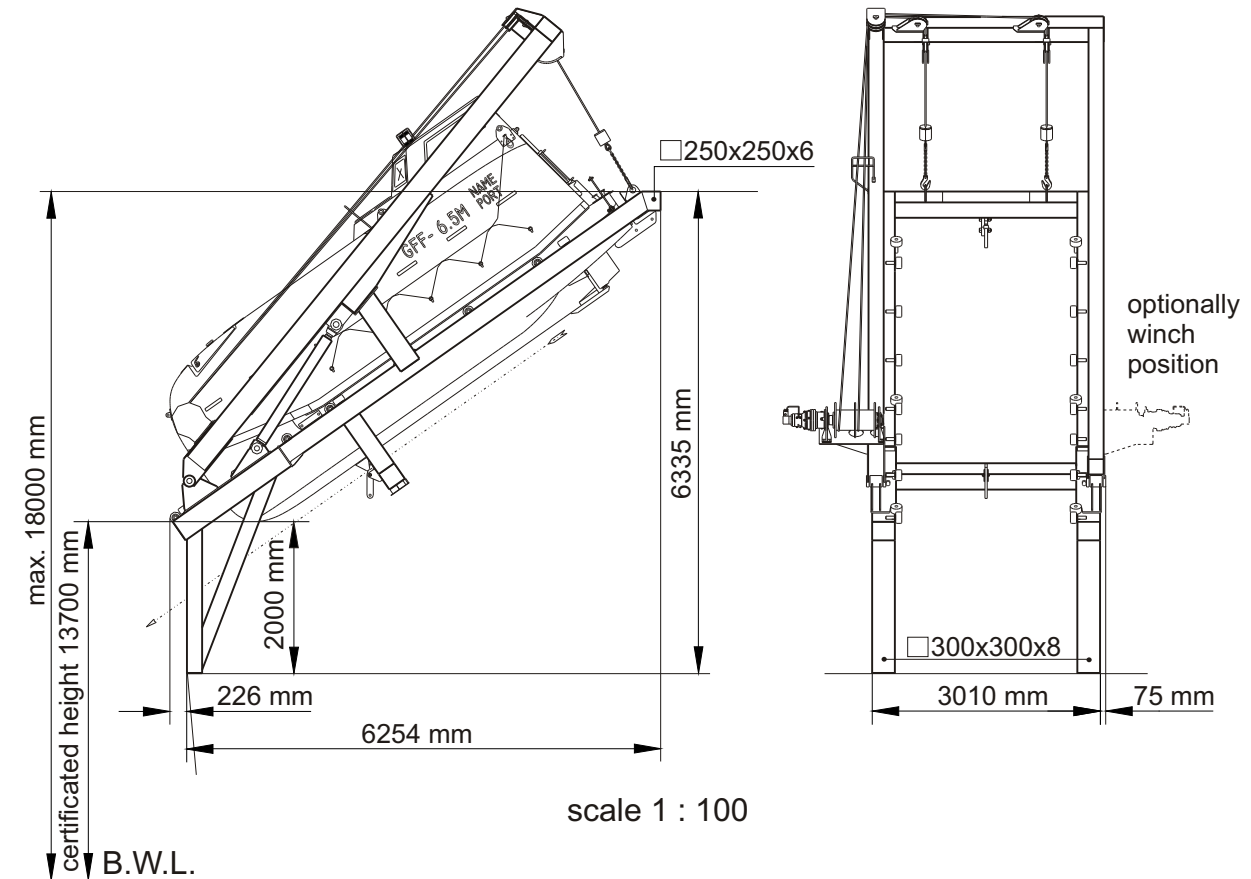

**Freefall-Lifeboat, type GFF-(T)6.5M  
with  
sliding ramp / davit system, type FFA 6.5M**

Length adjustment of horizontal and vertical supports in accordance with shipyards request.

**Dimensions boat:** (over all) 6,57 x 2,40 x 3,24 m

<b>Weight data:</b>	dry cargo version	tanker version
Boat empty incl. inventory.....	2990 kgs.....	3075 kgs
Boat recovery weight with 4 persons.....	3290 kgs.....	3375 kgs
Max. launching weight with 22 persons.....	4640 kgs.....	22 persons...4725 kgs
Davit system .....	abt. 4800 kgs.....	abt. 4800 kgs
<b>Total weight of empty boat and sliding ramp.....</b>	<b>abt. 7790 kgs.....</b>	<b>abt. 7875 kgs</b>