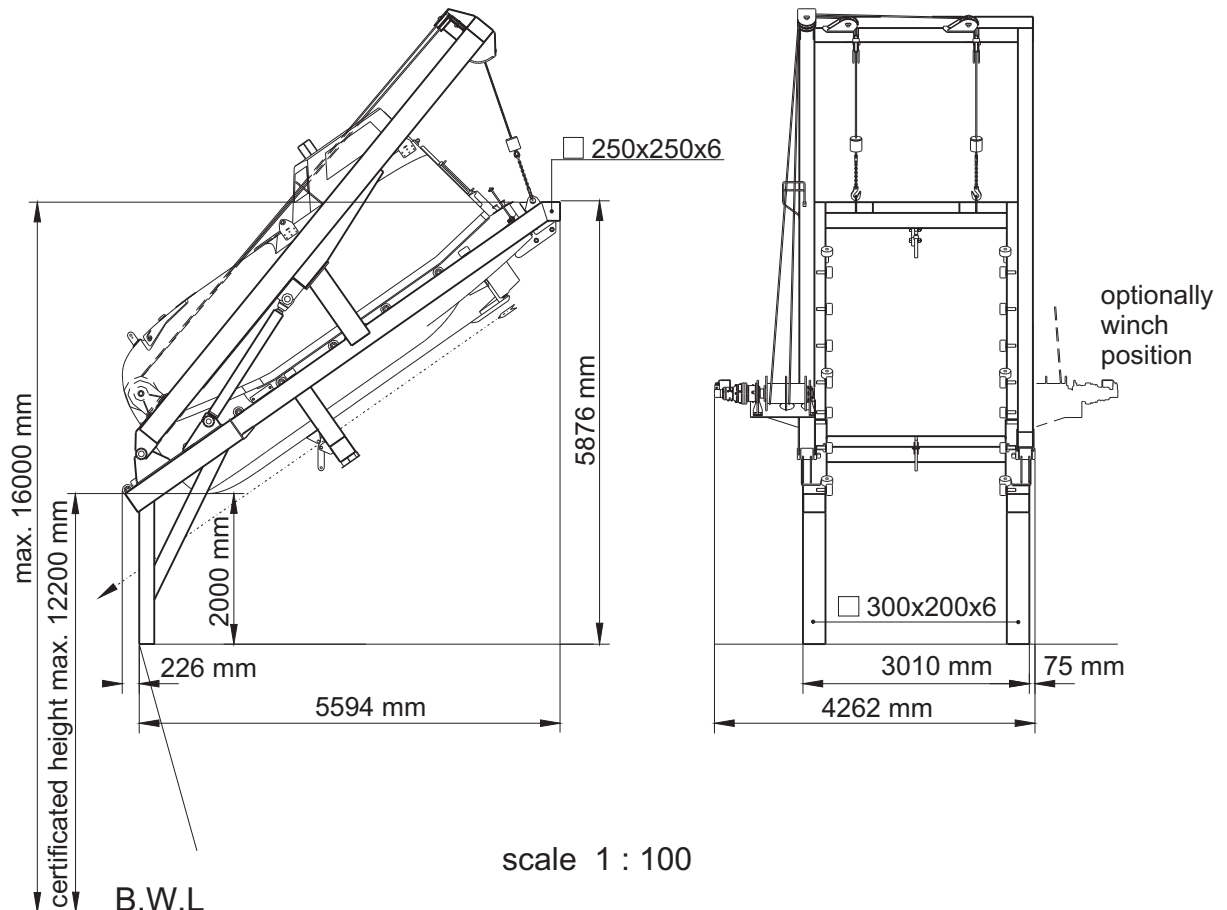

**Freefall-Lifeboat, type GFF-(T)5.7M
with
sliding ramp / davit system, type FFA 5.7M**

Length adjustment of horizontal and vertical supports in accordance with shipyards request.

Dimensions boat: (over all) 5,77 x 2,40 x 3,24 m

Weight data:	dry cargo version	tanker version
Boat empty incl. inventory.....	2695 kgs.....	2920 kgs
Boat recovery weight with 4 persons.....	2995 kgs.....	3220 kgs
Max. launching weight with 19 persons.....	4120 kgs.....	18 persons...4270 kgs
 Davit system.....	 abt. 4800 kgs.....	 abt. 4800 kgs
Total weight of empty boat and davit system.....	abt.7495 kgs.....	abt.7720 kgs