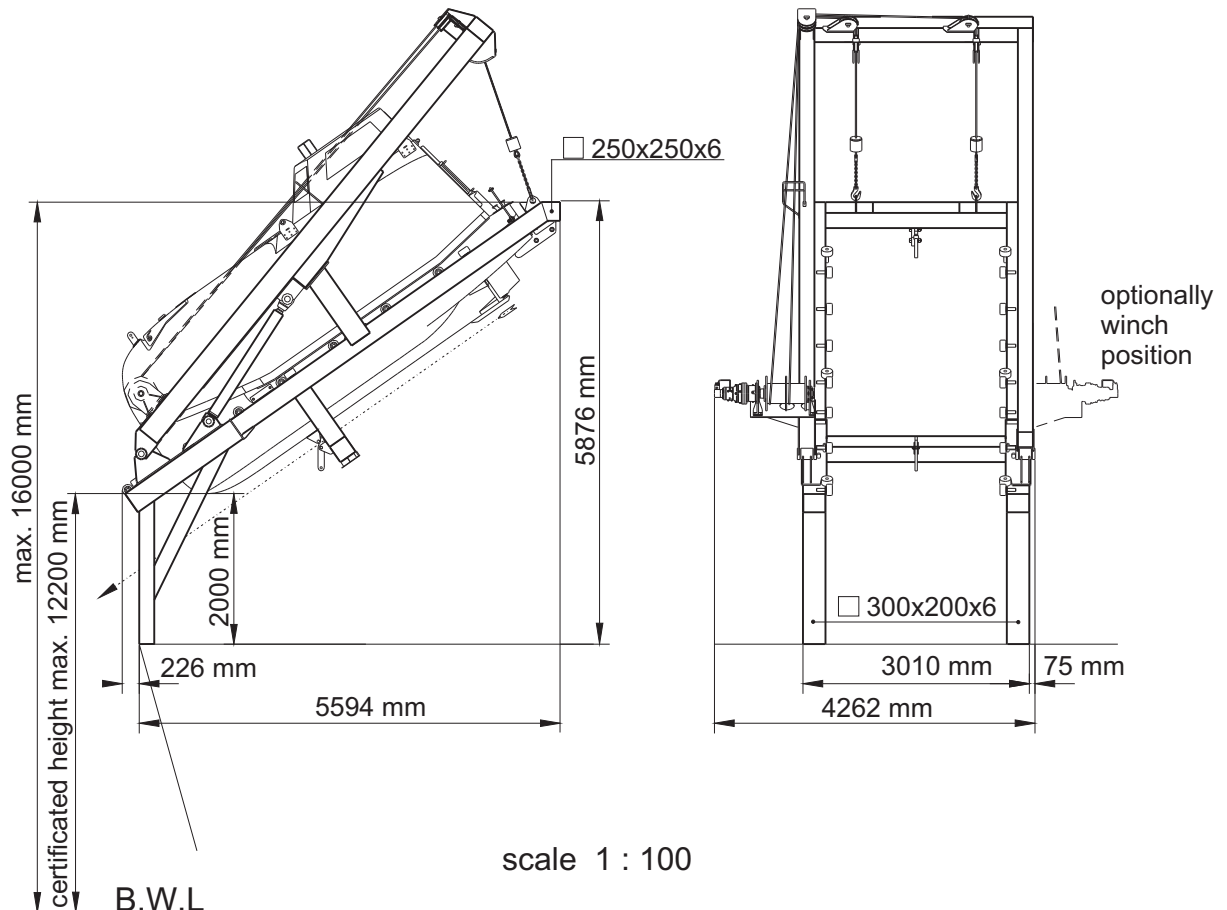

**Freefall-Lifeboat, type GFF-(T)5.7M
with
sliding ramp / davit system, type FFA 5.7M**

Length adjustment of horizontal and vertical supports in accordance with shipyards request.

Dimensions boat: (over all) 5,77 x 2,40 x 3,24 m

Weight data:	dry cargo version	tanker version
Boat empty incl. inventory.....	2695 kgs.....	2920 kgs
Boat recovery weight with 4 persons.....	2995 kgs.....	3220 kgs
Max. launching weight with 19 persons.....	4120 kgs.....	18 persons...4270 kgs
Davit system.....	abt. 4800 kgs.....	abt. 4800 kgs
Total weight of empty boat and davit system.....	abt.7495 kgs.....	abt.7720 kgs