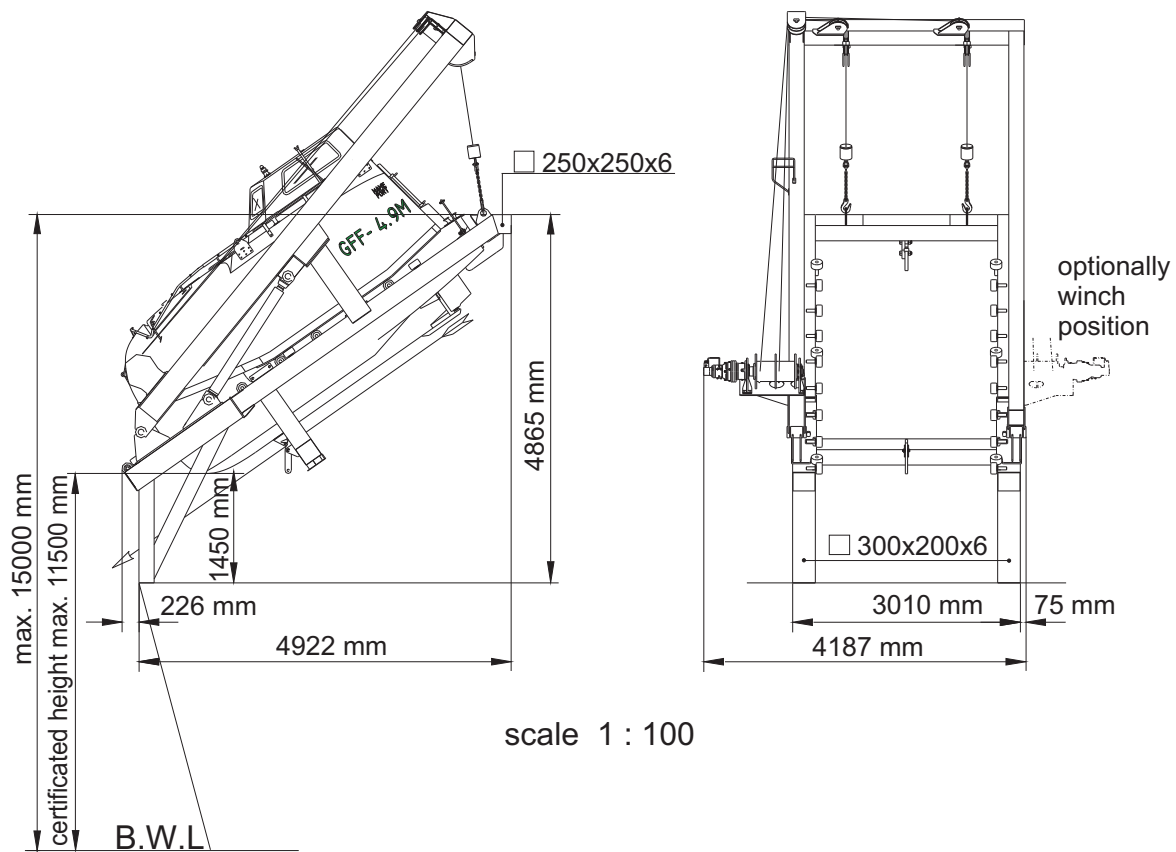

**Freefall-Lifeboat, type GFF-(T)4.9M
with
sliding ramp / davit system, type FFA 4.9M**

Length adjustment of horizontal and vertical supports in accordance with shipyards request.

Dimensions boat: (over all) 4,99 x 2,39 x 3,23 m

Weight data:

	dry cargo version	tanker version
Boat empty incl. inventory.....	2220 kgs.....	2550 kgs
Boat recovery weight with 4 persons.....	2520 kgs.....	2850 kgs
Max. launching weight with 13 persons.....	3195 kgs.....	12 persons...3450 kgs
Davit system.....	abt. 4500 kgs.....	abt. 4500 kgs
Total weight of empty boat and davit system.....	abt.6720 kgs.....	abt.7050 kgs