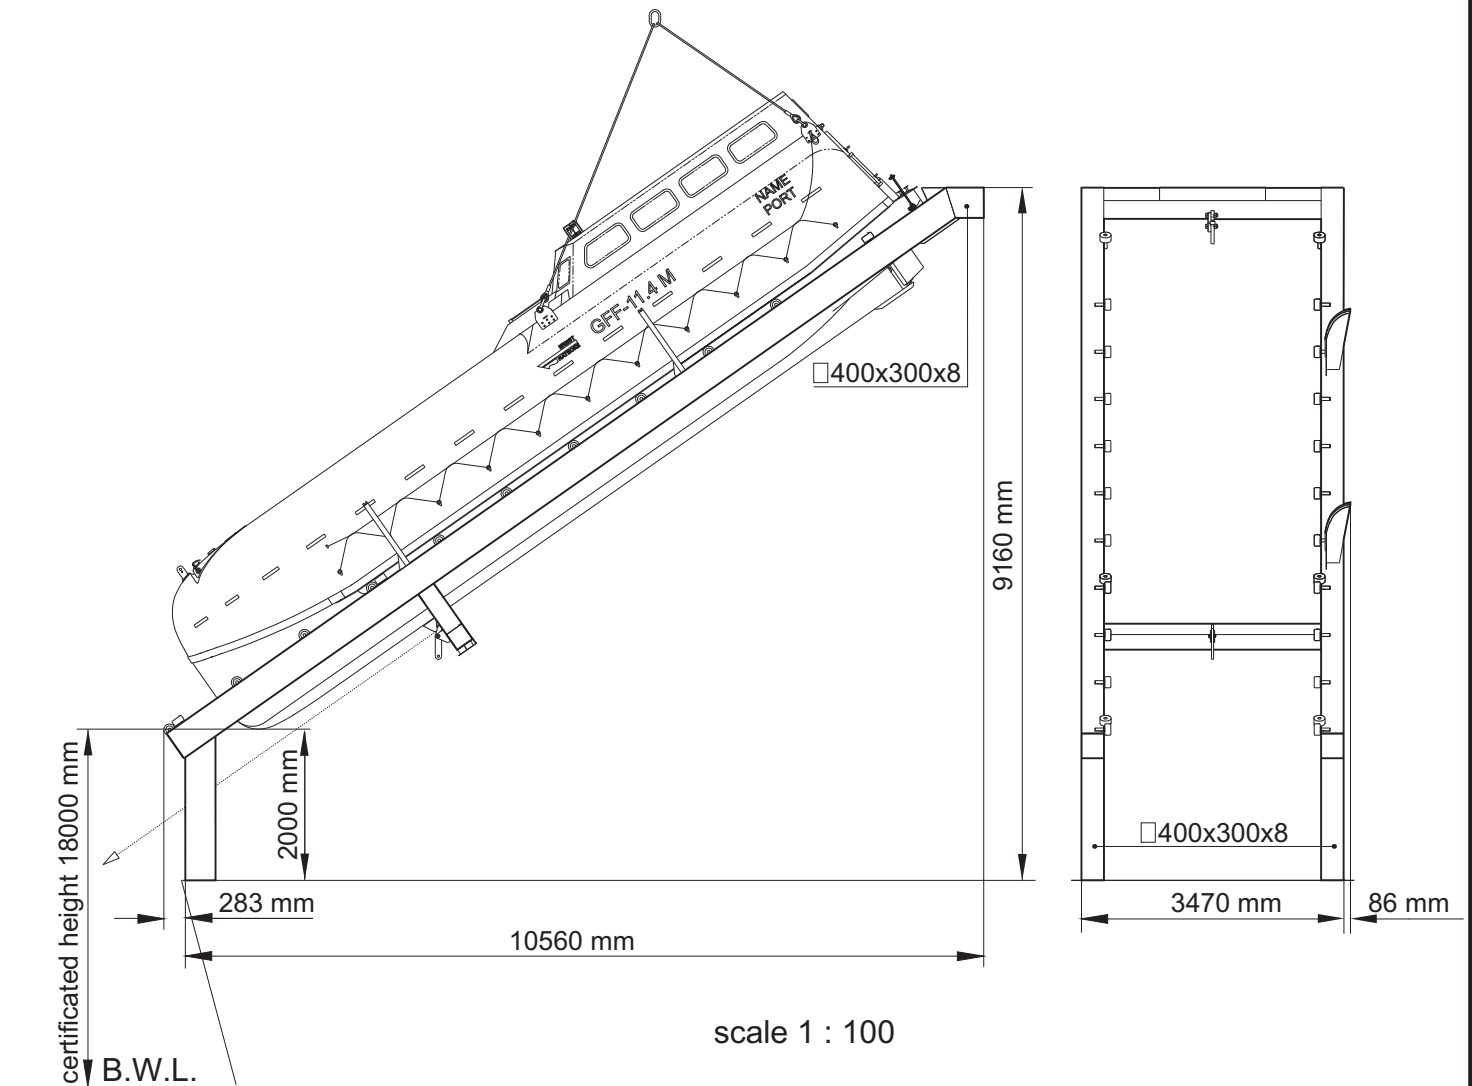

**Freefall-Lifeboat, type GFF-(T)11.4M
with
sliding ramp, type FFB 11.4M**

Length adjustment of horizontal and vertical supports in accordance with shipyards request.

Dimensions boat: (over all) 11,40 x 2,86 x 3,24 m

Weight data:	dry cargo version	tanker version
Boat empty incl. inventory.....	5700 kgs.....	6100 kgs
Boat recovery weight with 4 persons.....	6000 kgs.....	6400 kgs
Max. launching weight with 60 persons.....	10200 kgs.....	60 persons..10600 kgs
Ramp	abt. 4100 kgs.....	abt. 4100 kgs
Total weight of empty boat and sliding ramp.....	abt. 9800 kgs.....	abt. 10200 kgs