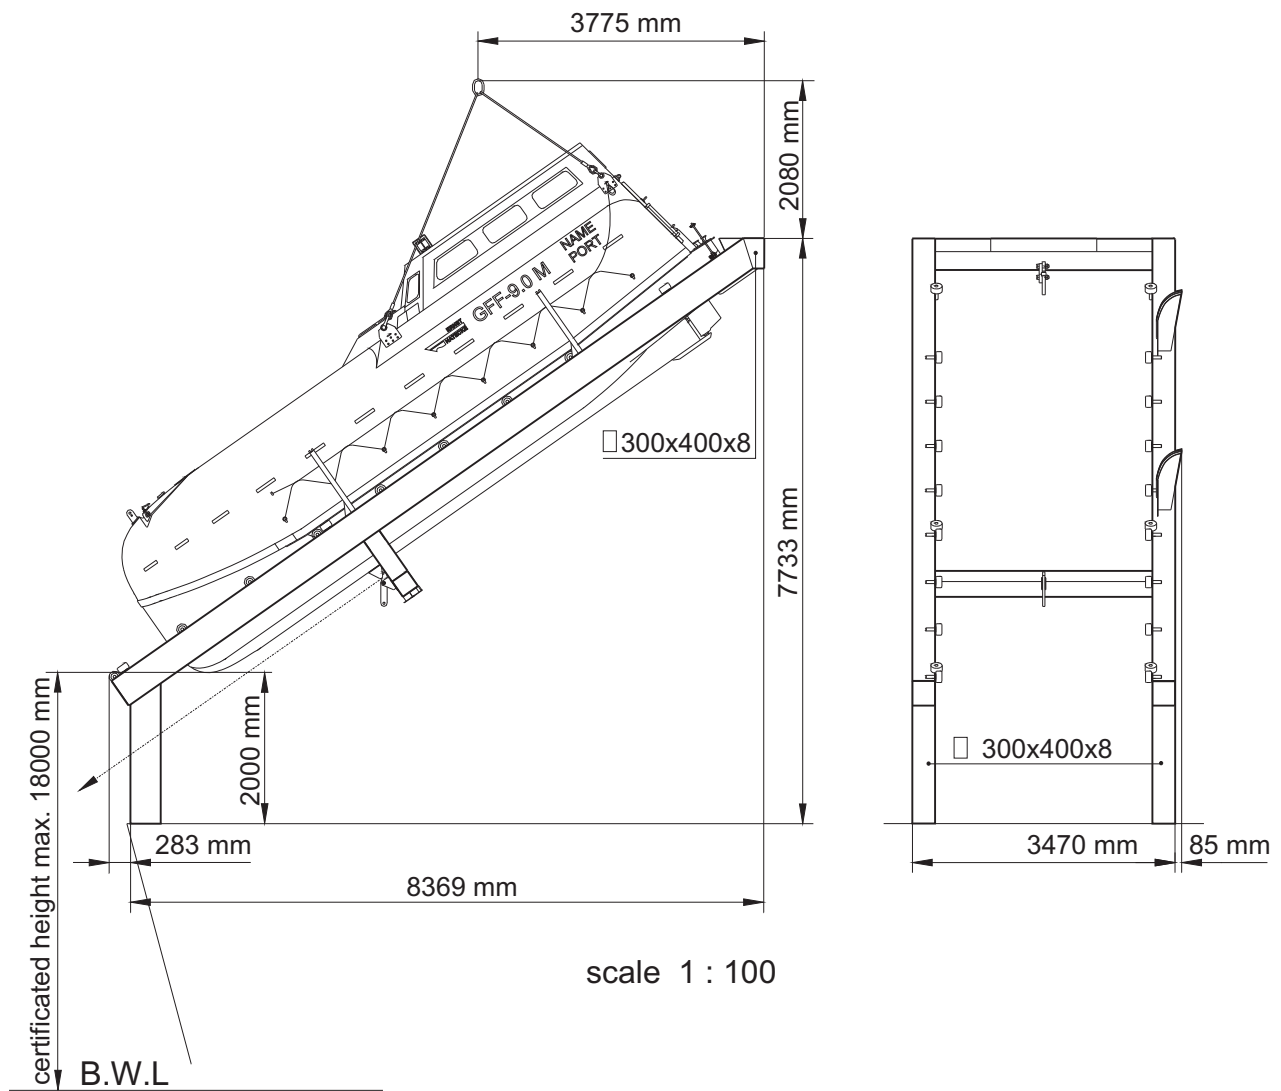

**Freefall-Lifeboat, type GFF-(T)9.0M  
with  
sliding ramp , type FFB 9.0M**

Length adjustment of horizontal and vertical supports in accordance with shipyards request.

**Dimensions boat:** (over all) 9,00 x 2,86 x 3,24 m

<b>Weight data:</b>	dry cargo version	tanker version
Boat empty incl. inventory.....	4480 kgs.....	4840 kgs
Boat recovery weight with 4 persons.....	4780 kgs.....	5140 kgs
Max. launching weight with 46 persons.....	7930 kgs.....	46 persons...8290 kgs
Sliding ramp.....	abt. 3800 kgs.....	abt. 3800 kgs
<b>Total weight of empty boat and davit system.....</b>	<b>abt.8280 kgs.....</b>	<b>abt.8640 kgs</b>