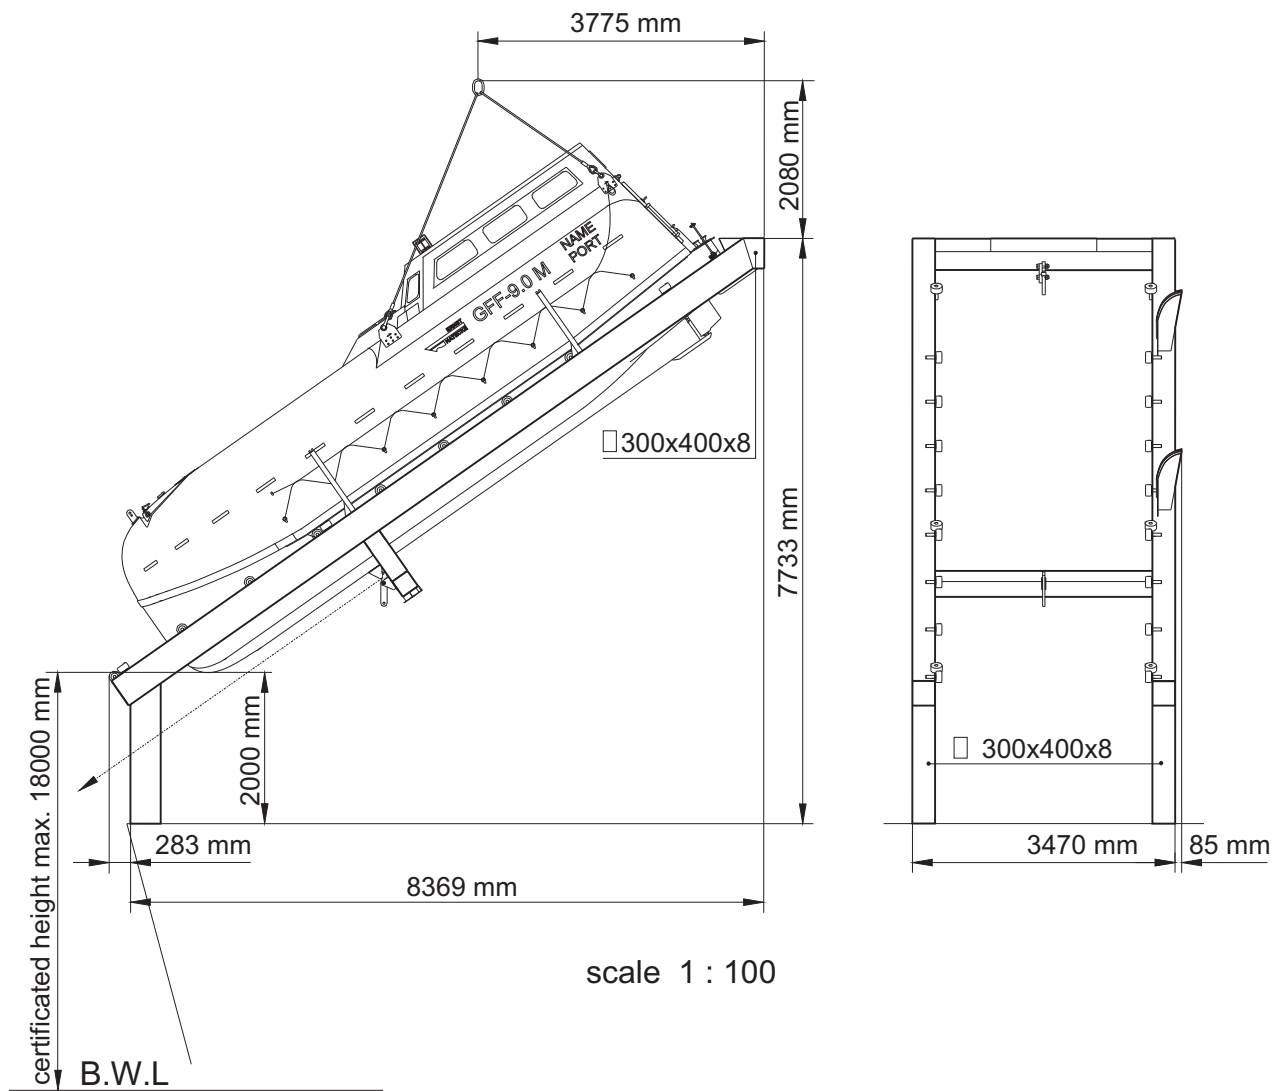

**Freefall-Lifeboat, type GFF-(T)9.0M
with
sliding ramp , type FFB 9.0M**

Length adjustment of horizontal and vertical supports in accordance with shipyards request.

Dimensions boat: (over all) 9,00 x 2,86 x 3,24 m

Weight data:	dry cargo version	tanker version
Boat empty incl. inventory.....	4480 kgs.....	4840 kgs
Boat recovery weight with 4 persons.....	4780 kgs.....	5140 kgs
Max. launching weight with 46 persons.....	7930 kgs.....	46 persons...8290 kgs
Sliding ramp.....	abt. 3800 kgs.....	abt. 3800 kgs
Total weight of empty boat and davit system.....	abt.8280 kgs.....	abt.8640 kgs