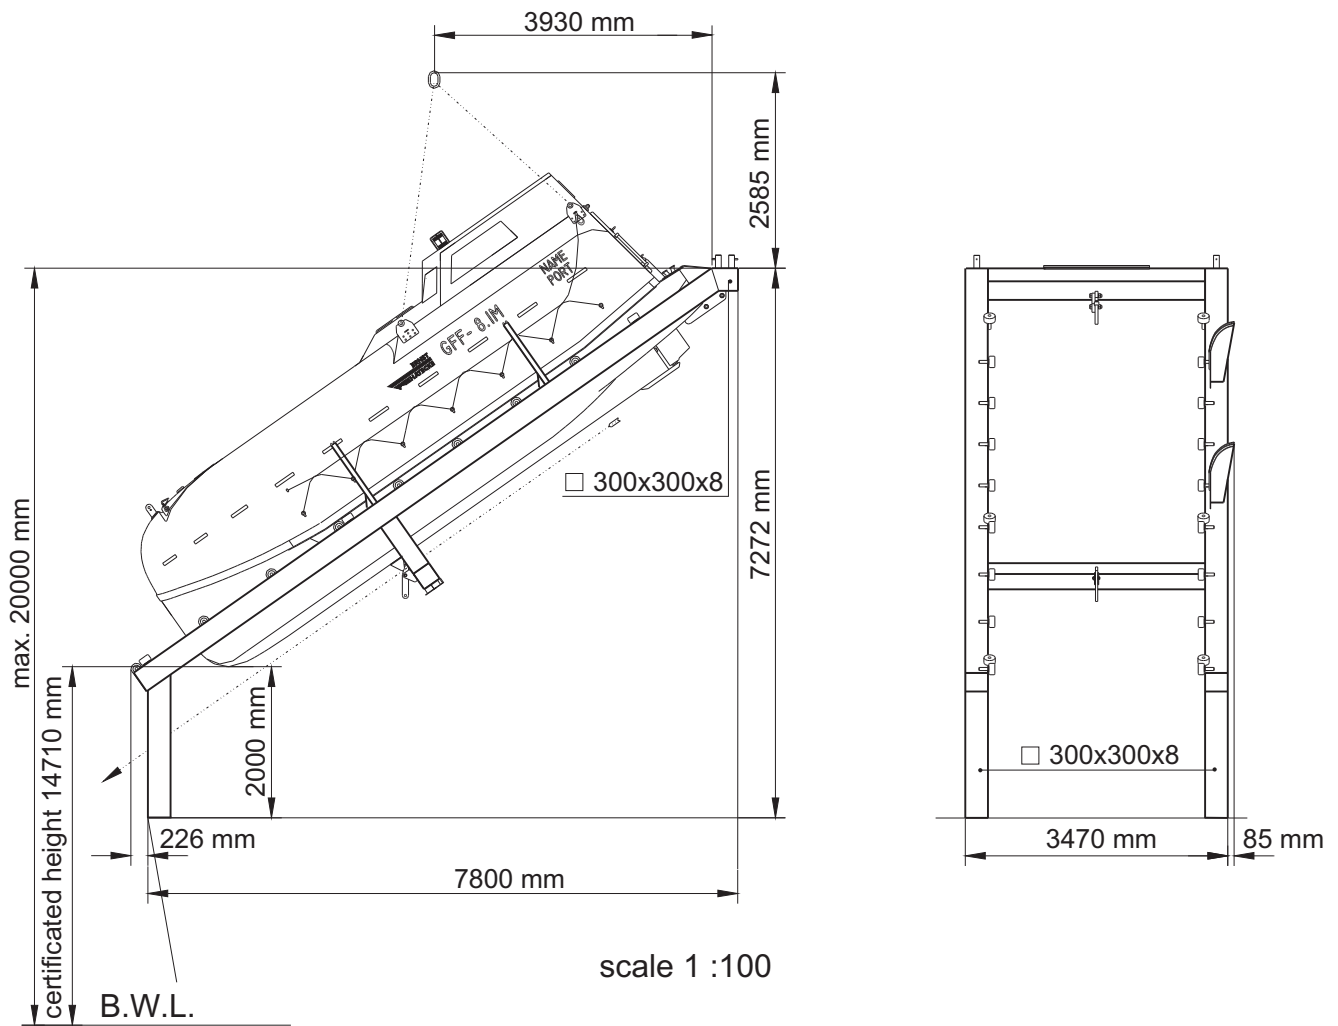

**Freefall-Lifeboat, type GFF-(T)8.1M
with
sliding ramp, type FFB 8.1M**

Length adjustment of horizontal and vertical supports in accordance with shipyards request.

Dimensions boat: (over all) 8,23x2,86x3,24 m

Weight data:	dry cargo version	tanker version
Boat empty incl. inventory.....	3930 kgs.....	4180 kgs
Boat recovery weight with 4 persons.....	4230 kgs.....	4480 kgs
Max. launching weight with 40 persons.....	6930 kgs.....	7180 kgs
Sliding ramp.....	abt. 2500 kgs.....	abt. 2500 kgs
Total weight of empty boat and sliding ramp.....	abt. 6430 kgs.....	abt. 6680 kgs