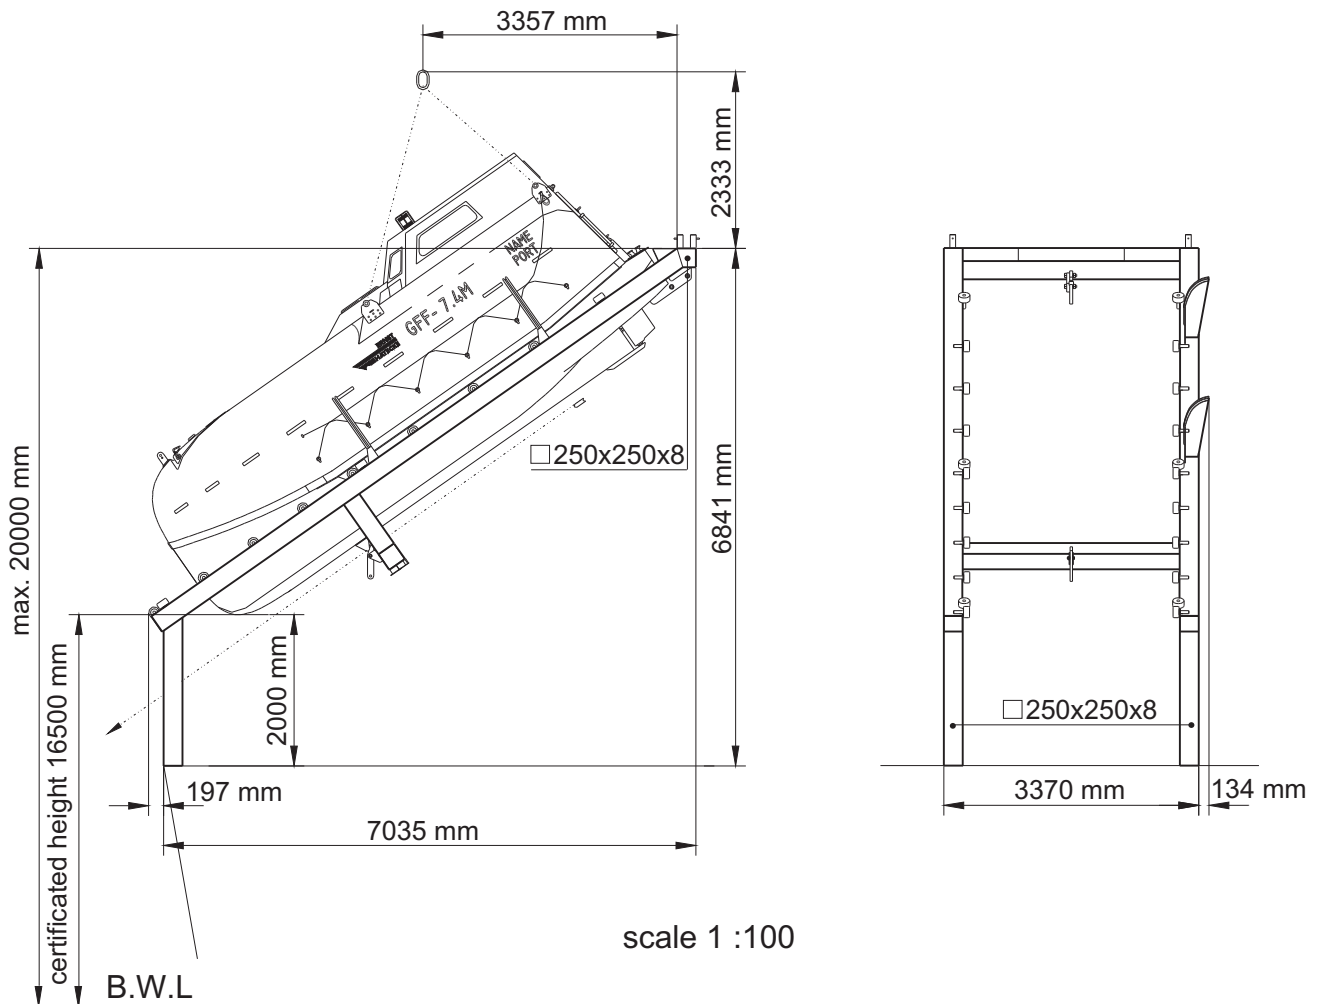

**Freefall-Lifeboat, type GFF-(T)7.4M
with
sliding ramp, type FFB 7.4M**

Length adjustment of horizontal and vertical supports in accordance with shipyards request.

Dimensions boat: (over all) 7,49x2,86x3,24 m

Weight data:	dry cargo version	tanker version
Boat empty incl. inventory.....	3620 kgs.....	4100 kgs
Boat recovery weight with 4 persons.....	3920 kgs.....	4300 kgs
Max. launching weight with 36 persons.....	6320 kgs.....	6800 kgs
Sliding ramp.....	abt. 2000 kgs.....	abt. 2000 kgs
Total weight of empty boat and davit system.....	abt. 5620 kgs.....	abt. 6100 kgs