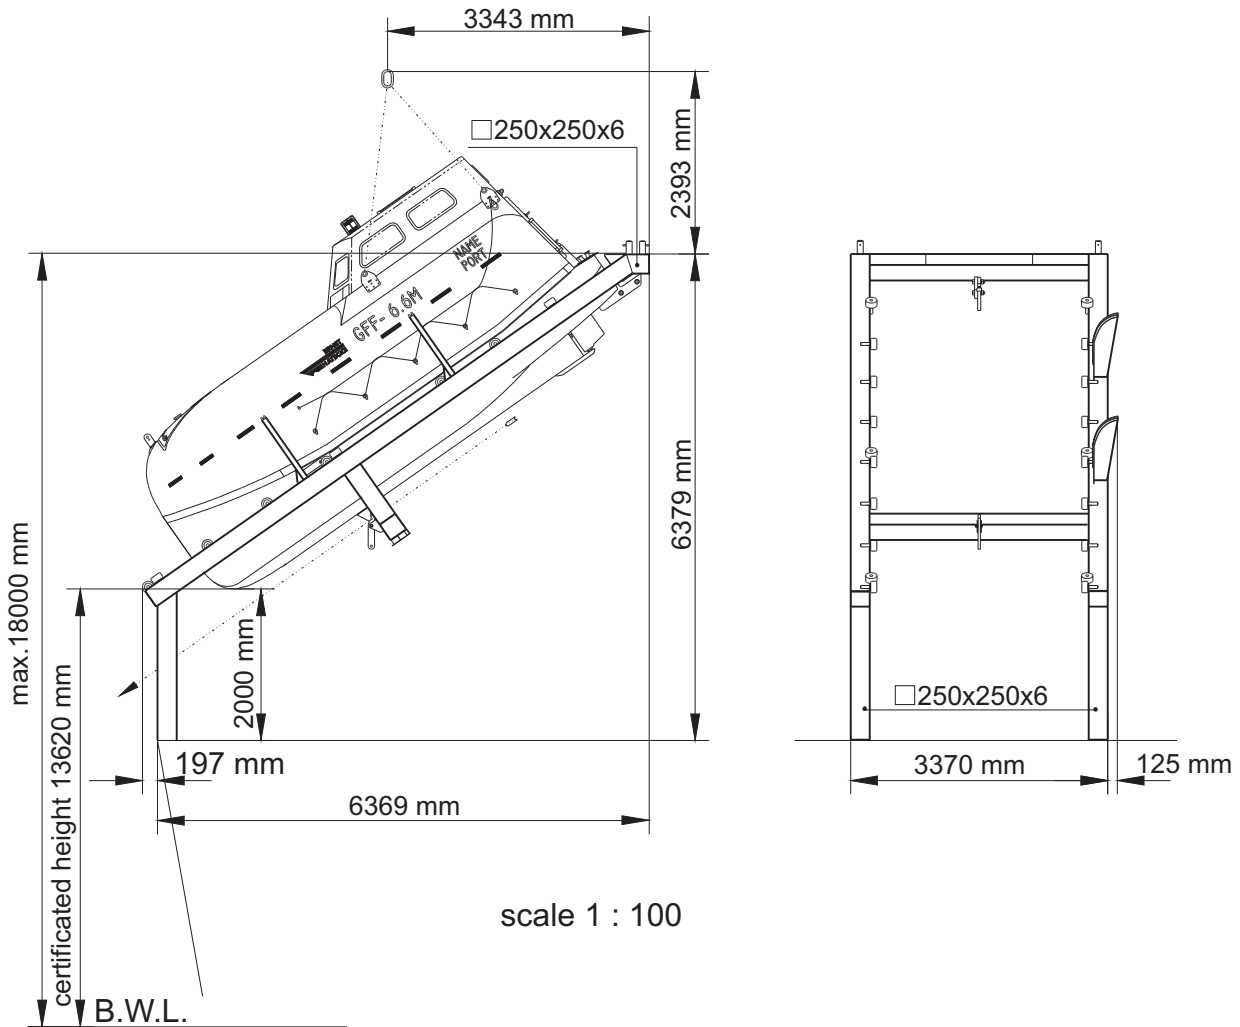

**Freefall-Lifeboat, type GFF-(T) 6.6M II  
with  
sliding ramp, type FFB 6.6MII**

Length adjustment of horizontal and vertical supports in accordance with shipyards request.

**Dimensions boat:** (over all) 6,69x2,86x3,24 m

<b>Weight data:</b>	dry cargo version	tanker version
Boat empty incl. inventory.....	3130 kgs.....	3340 kgs
Boat recovery weight with 4 persons.....	3430 kgs.....	3640 kgs
Max. launching weight with 32 persons.....	5530 kgs.....	32 persons....5740 kgs
Davit system.....	abt. 1800 kgs.....	abt. 1800 kgs
<b>Total weight of empty boat and davit system.....</b>	<b>abt.4930 kgs.....</b>	<b>abt.5140 kgs</b>