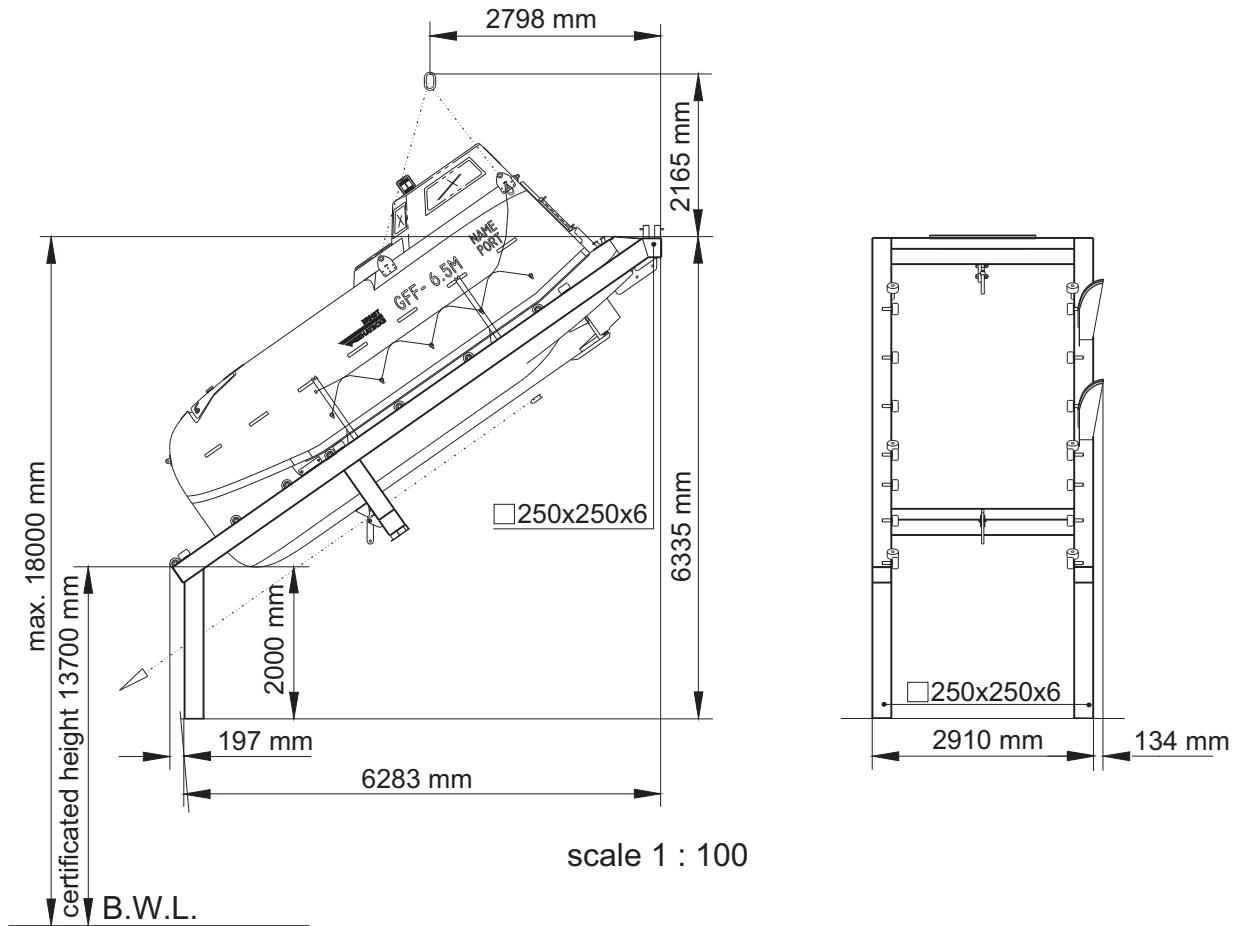

**Freefall-Lifeboat, type GFF 6.5M (-T)
with
sliding ramp, type FFB 6.5M**

Length adjustment of horizontal and vertical supports in accordance with shipyards request.

Dimensions boat: (over all) 6,57 x 2,40 x 3,24 m

Weight data:	dry cargo version	tanker version
Boat empty incl. inventory.....	2990 kgs.....	3075 kgs
Boat recovery weight with 4 persons.....	3290 kgs.....	3375 kgs
Max. launching weight with 22 persons.....	4640 kgs.....	21 persons...4725 kgs
Ramp	abt. 1600 kgs.....	abt. 1600 kgs
Total weight of empty boat and sliding ramp.....	abt. 4590 kgs.....	abt. 4675 kgs