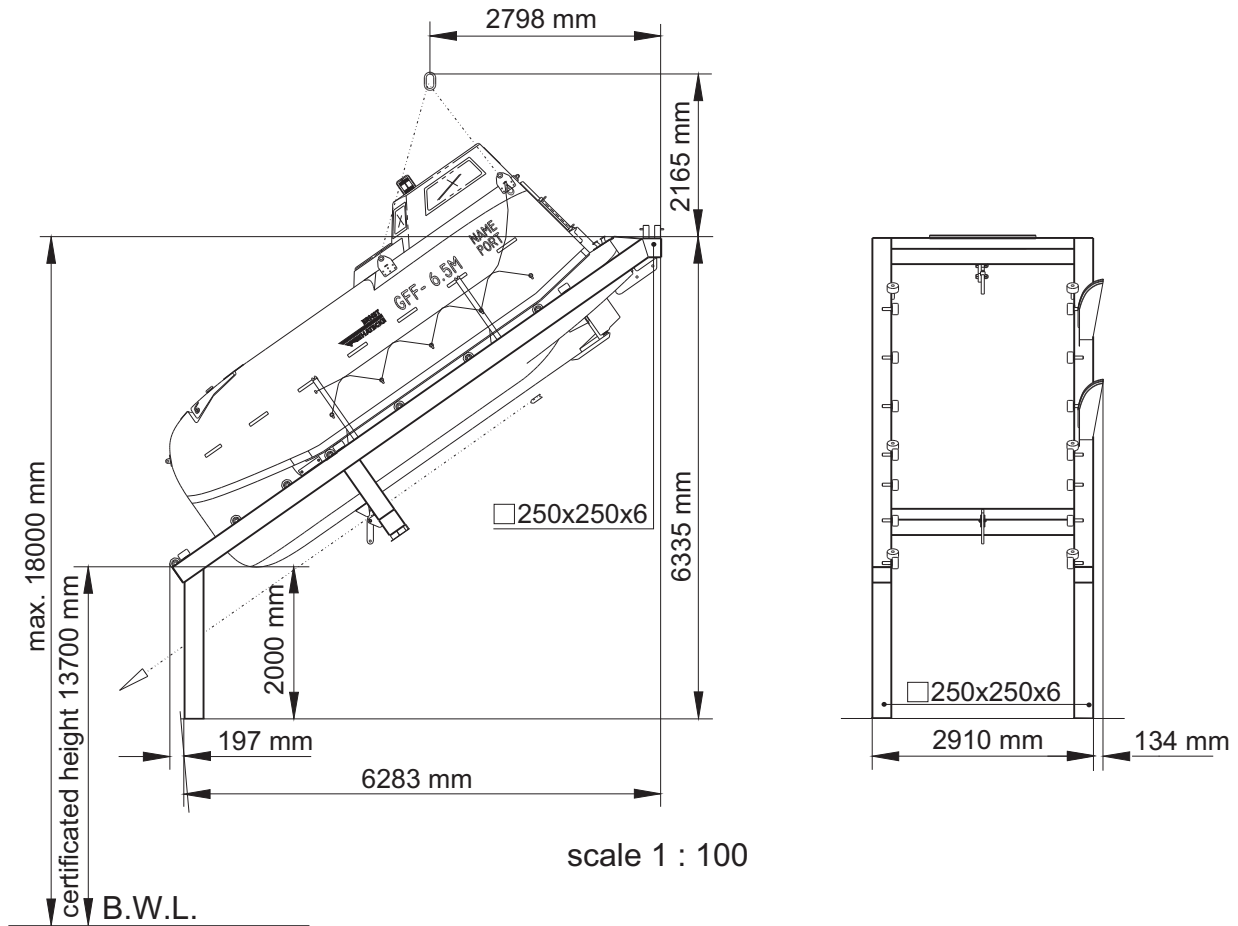

**Freefall-Lifeboat, type GFF 6.5M (-T)  
with  
sliding ramp, type FFB 6.5M**

Length adjustment of horizontal and vertical supports in accordance with shipyards request.

**Dimensions boat:** (over all) 6,57 x 2,40 x 3,24 m

<b>Weight data:</b>	dry cargo version	tanker version
Boat empty incl. inventory.....	2990 kgs.....	3075 kgs
Boat recovery weight with 4 persons.....	3290 kgs.....	3375 kgs
Max. launching weight with 22 persons.....	4640 kgs.....	21 persons...4725 kgs
Ramp .....	abt. 1600 kgs.....	abt. 1600 kgs
<b>Total weight of empty boat and sliding ramp.....</b>	<b>abt. 4590 kgs.....</b>	<b>abt. 4675 kgs</b>