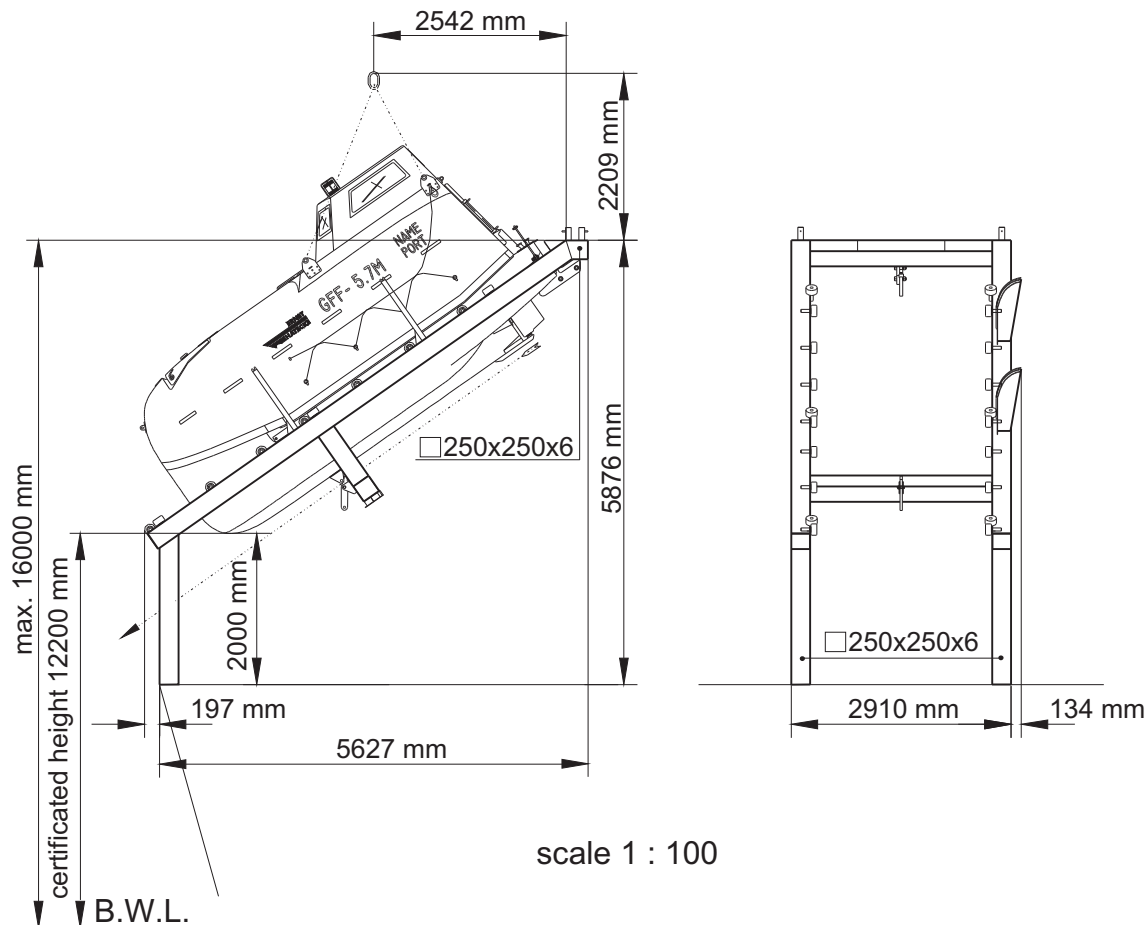

**Freefall-Lifeboat, type GFF 5.7M (-T)
with
sliding ramp, type FFB 5.7M**

Length adjustment of horizontal and vertical supports in accordance with shipyards request.

Dimensions boat: (over all) 5,77 x 2,40 x 3,24 m

Weight data:	dry cargo version	tanker version
Boat empty incl. inventory.....	2695 kgs.....	2920 kgs
Boat recovery weight with 4 persons.....	2995 kgs.....	3220 kgs
Max. launching weight with 19 persons.....	4120 kgs.....	18 persons...4270 kgs
Sliding ramp.....	abt. 1500 kgs.....	abt. 1500 kgs
Total weight of empty boat and sliding ramp.....	abt. 4195 kgs.....	abt. 4420 kgs