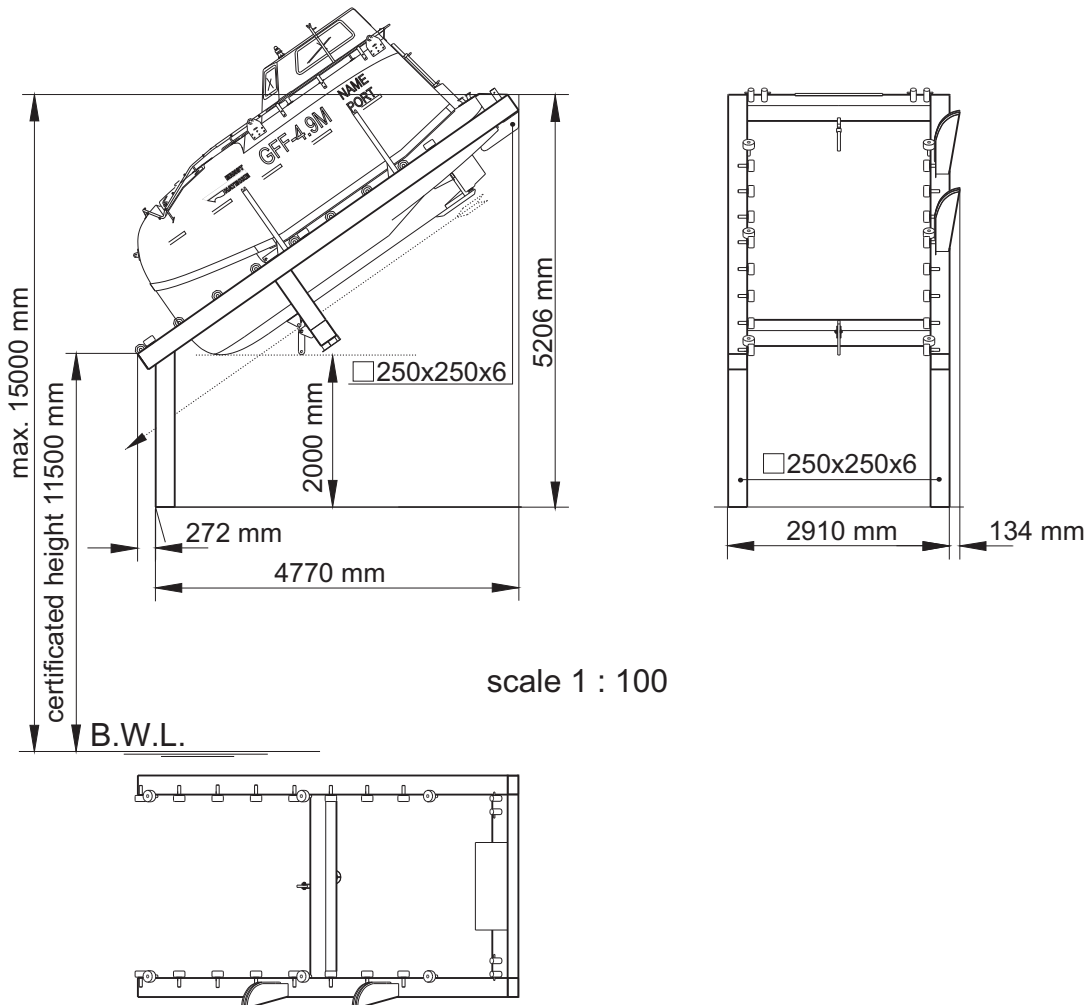

**Freefall-Lifeboat, type GFF 4.9M (-T)
with
sliding ramp, type FFB 4.9M**

Length adjustment of horizontal and vertical supports in accordance with shipyards request.

Dimensions boat: (over all) 4,99 x 2,39 x 3,23 m

Weight data:	dry cargo version	tanker version
Boat empty incl. inventory.....	2220 kgs.....	2550 kgs
Boat recovery weight with 4 persons.....	2520 kgs.....	2850 kgs
Max. launching weight with 13 persons.....	3195 kgs.....	12 persons...3450 kgs
Sliding ramp.....	abt. 1400 kgs.....	abt. 1400 kgs
Total weight of empty boat and sliding ramp.....	abt. 3620 kgs.....	abt. 3950 kgs