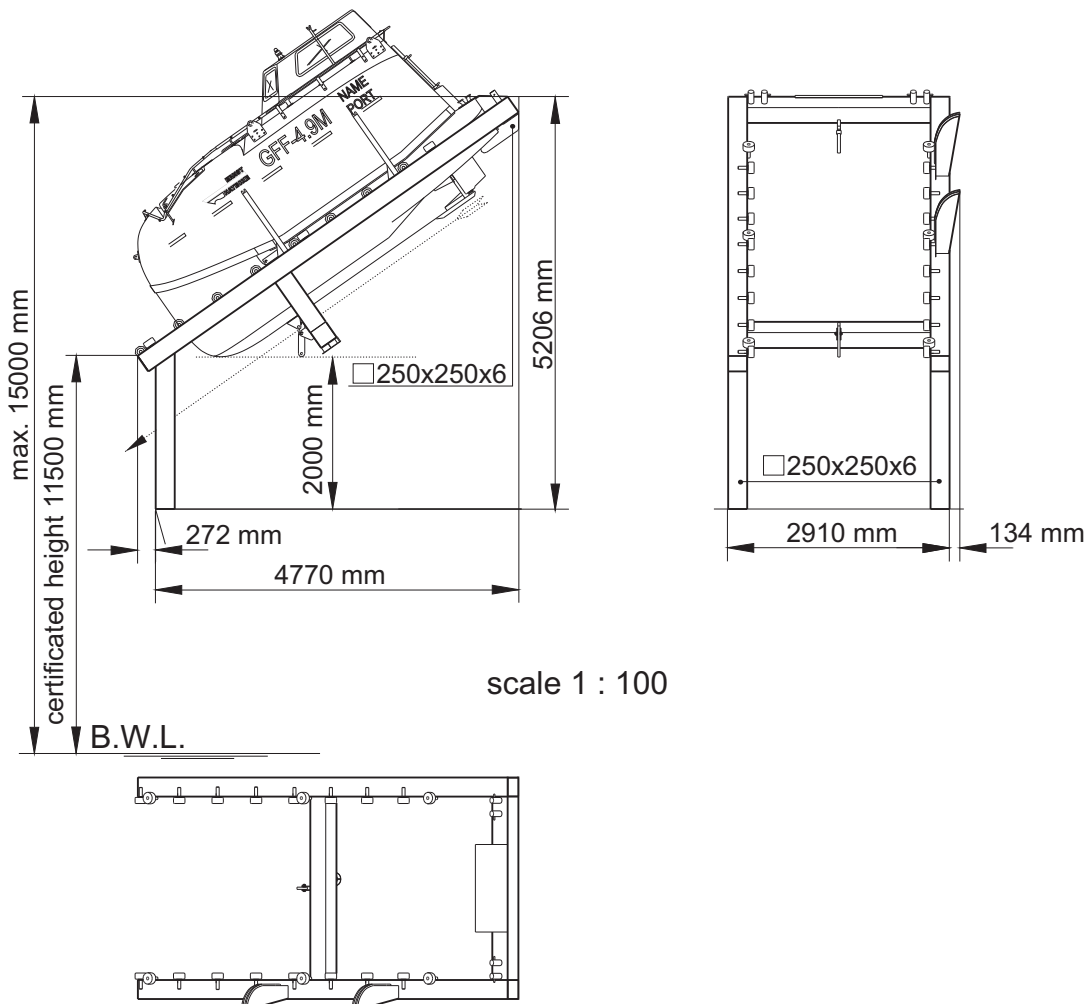

**Freefall-Lifeboat, type GFF 4.9M (-T)  
with  
sliding ramp, type FFB 4.9M**

Length adjustment of horizontal and vertical supports in accordance with shipyards request.

**Dimensions boat:** (over all) 4,99 x 2,39 x 3,23 m

<b>Weight data:</b>	dry cargo version	tanker version
Boat empty incl. inventory.....	2220 kgs.....	2550 kgs
Boat recovery weight with 4 persons.....	2520 kgs.....	2850 kgs
Max. launching weight with 13 persons.....	3195 kgs.....	12 persons...3450 kgs
Sliding ramp.....	abt. 1400 kgs.....	abt. 1400 kgs
<b>Total weight of empty boat and sliding ramp.....</b>	<b>abt. 3620 kgs.....</b>	<b>abt. 3950 kgs</b>