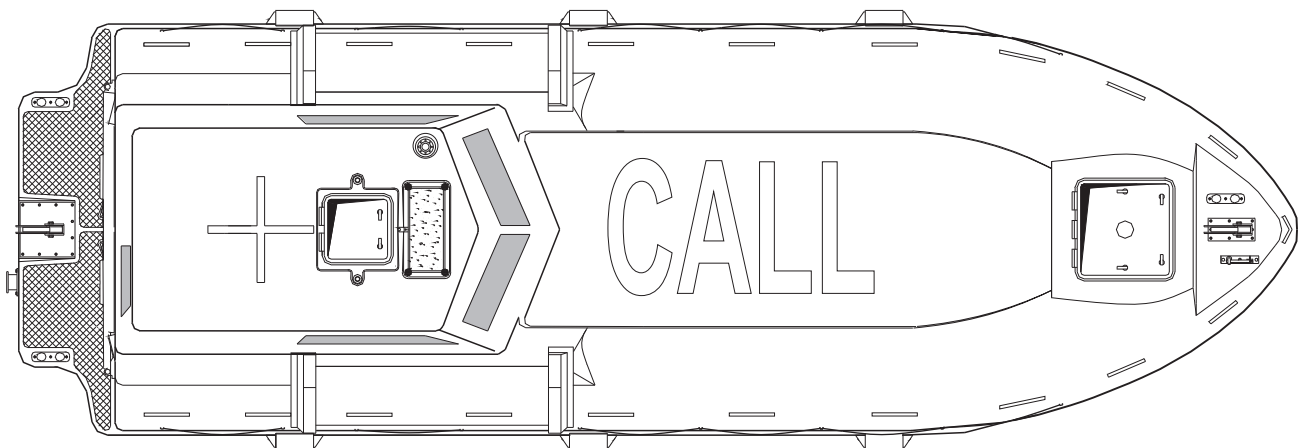

**Partially Enclosed Life-and Rescueboat
type: PEL/R-8.4M**

Scale 1:50

Technical data:

length o.a.	8,60 m
length hull	8,44 m
breadth hull	2,68 m
depth	1,20 m
persons	70
weight fully equipped	3500 kgs
weight with 6 persons	3950 kgs
weight with max. number of persons	8750 kgs