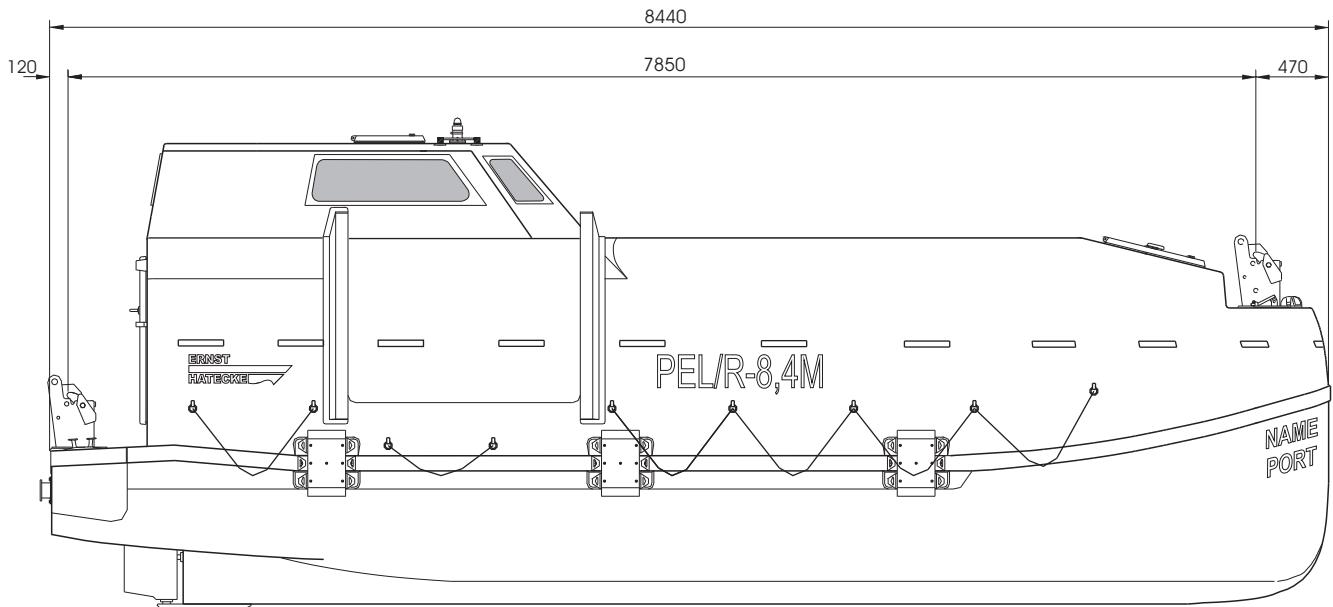

**Partially Enclosed Life-and Rescueboat
type: PEL/R-8.4M**

Scale 1:50

Technical data:

length o.a.	8,60 m
length hull	8,44 m
breadth hull	2,68 m
depth	1,20 m
persons	70
weight fully equipped	3500 kgs
weight with 6 persons	3950 kgs
weight with max. number of persons	8750 kgs