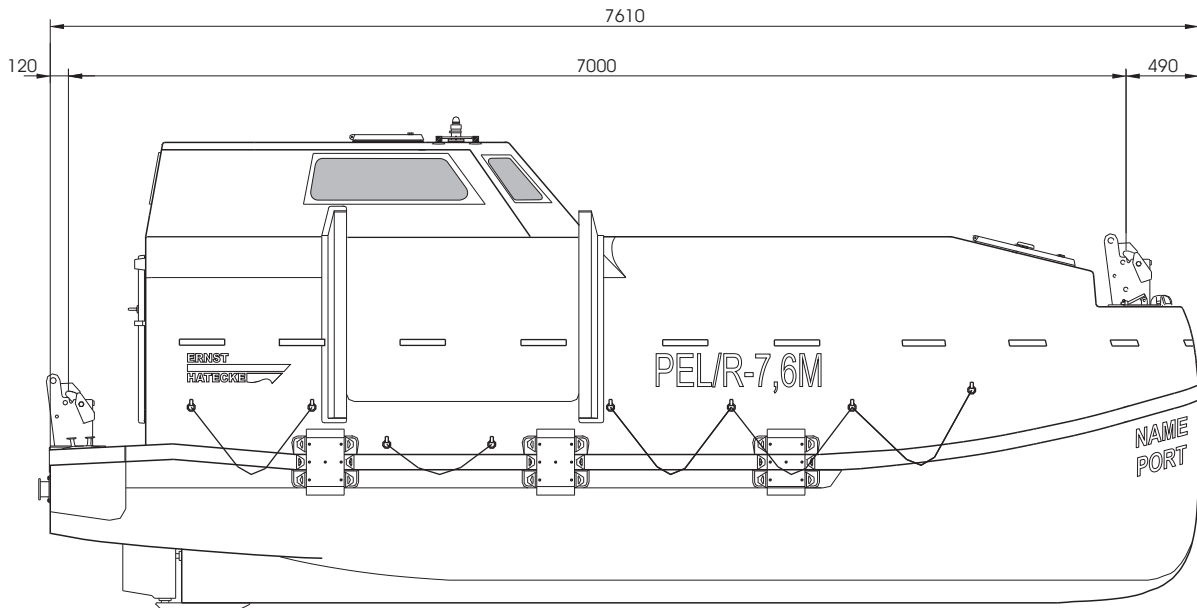

**Partially Enclosed Life-and Rescueboat  
type: PEL/R-7.6M**

Scale 1:50

**Technical data:**

length o.a. ....	7,72 m
length hull ....	7,61 m
breadth hull ....	2,68 m
depth ....	1,14 m
persons ....	62
weight fully equiped ....	2840 kgs
weight with 6 persons ....	3290 kgs
weight with max. number of persons ....	7490 kgs