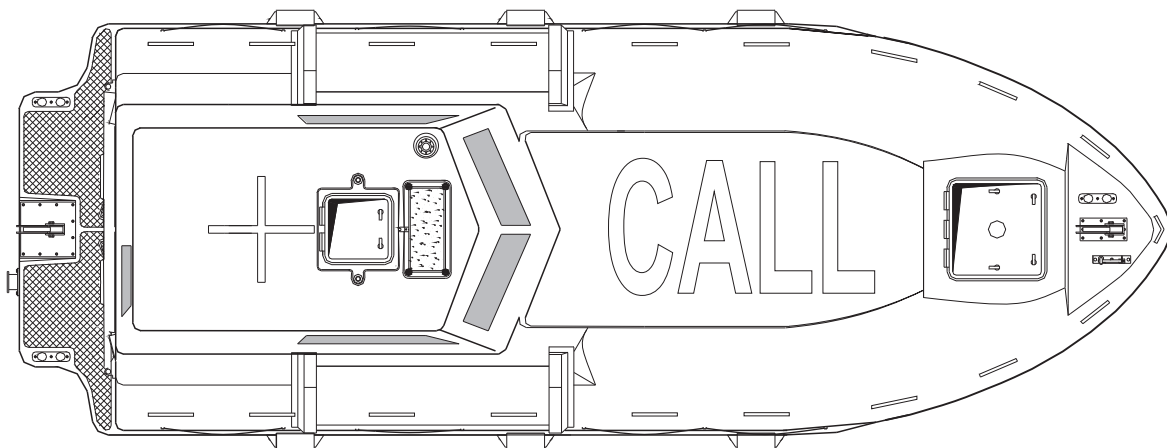

**Partially Enclosed Life-and Rescueboat  
type: PEL/R-7.6M**

Scale 1:50

**Technical data:**

length o.a. ....	7,72 m
length hull ....	7,61 m
breadth hull ....	2,68 m
depth ....	1,14 m
persons ....	62
weight fully equiped ....	2840 kgs
weight with 6 persons ....	3290 kgs
weight with max. number of persons ....	7490 kgs