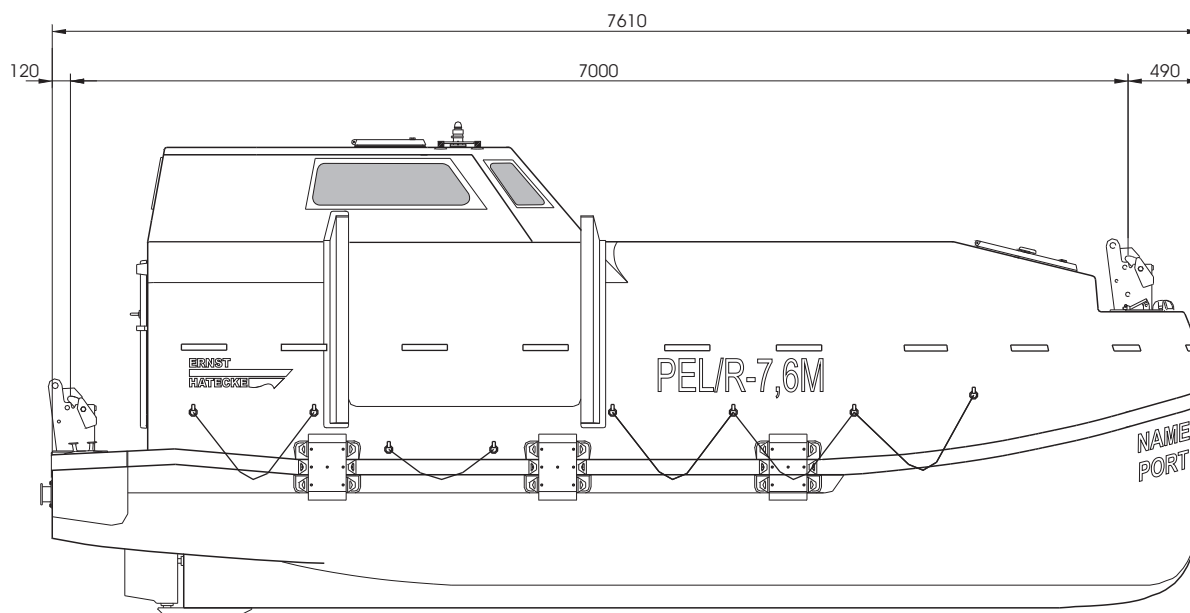

**Partially Enclosed Life-and Rescueboat  
type: PEL/R-7.6M**

Scale 1:50

**Technical data:**

length o.a. ....	7,72 m
length hull ....	7,61 m
breadth hull ....	2,68 m
depth ....	1,14 m
persons ....	62
weight fully equiped ....	2840 kgs
weight with 6 persons ....	3290 kgs
weight with max. number of persons ....	7490 kgs