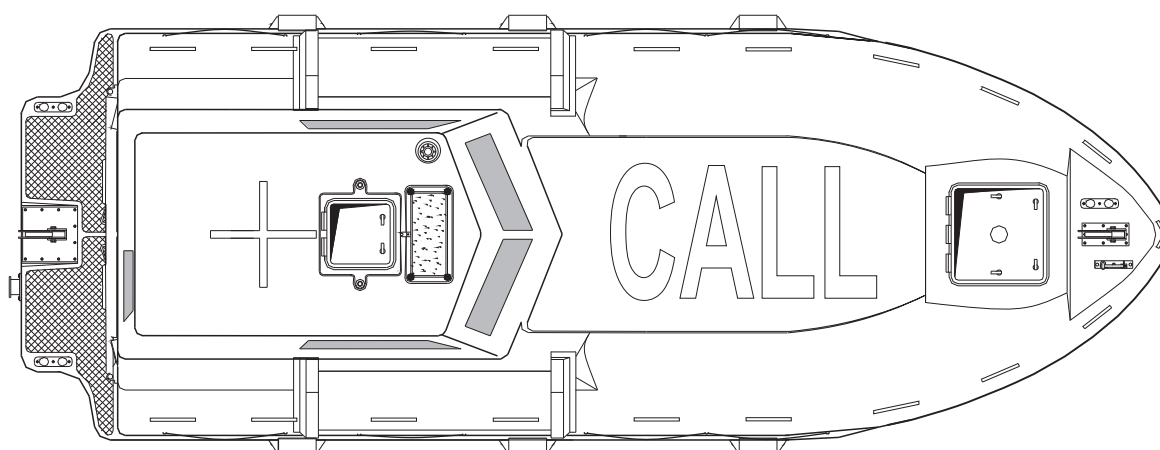

**Partially Enclosed Life-and Rescueboat  
type: PEL/R-7.6M**

Scale 1:50

**Technical data:**

length o.a. ....	7,72 m
length hull ....	7,61 m
breadth hull ....	2,68 m
depth ....	1,14 m
persons ....	62
weight fully equiped ....	2840 kgs
weight with 6 persons ....	3290 kgs
weight with max. number of persons ....	7490 kgs