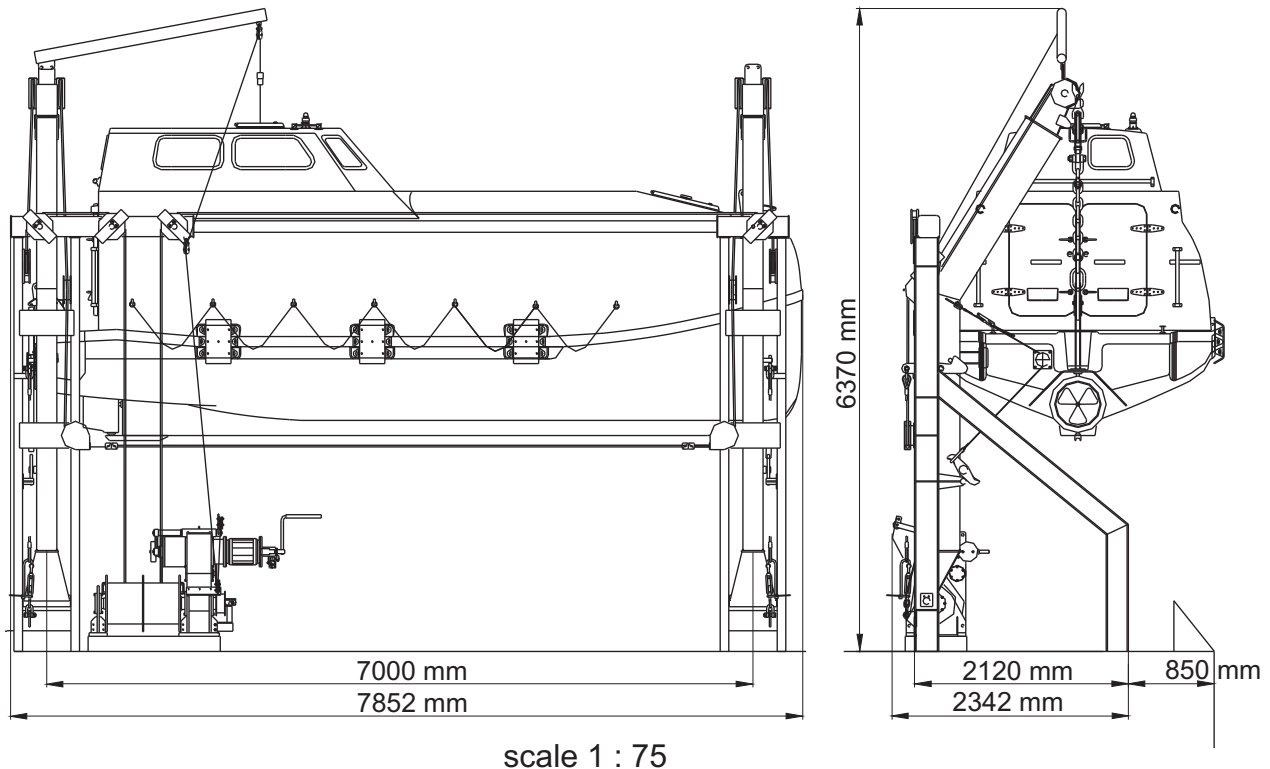

**Totally Enclosed Life-and Rescueboat
type: GSL 7.6 M (dry cargo version)
with
davit, type GspFP 75**

Dimensions boat: (over all) 7,72 x 2,84 x 3,24 m

Weight data:

Boat empty incl. equipment and fuel 2985 kgs

| | | |
|--------------------|------------------|--------------------|
| | lifeboat edition | rescueboat edition |
| Davit system | abt. 3800 kgs | abt. 3950 kgs |

Total weight of empty boat and davitabt. 6785 kgs abt. 6935 kgs