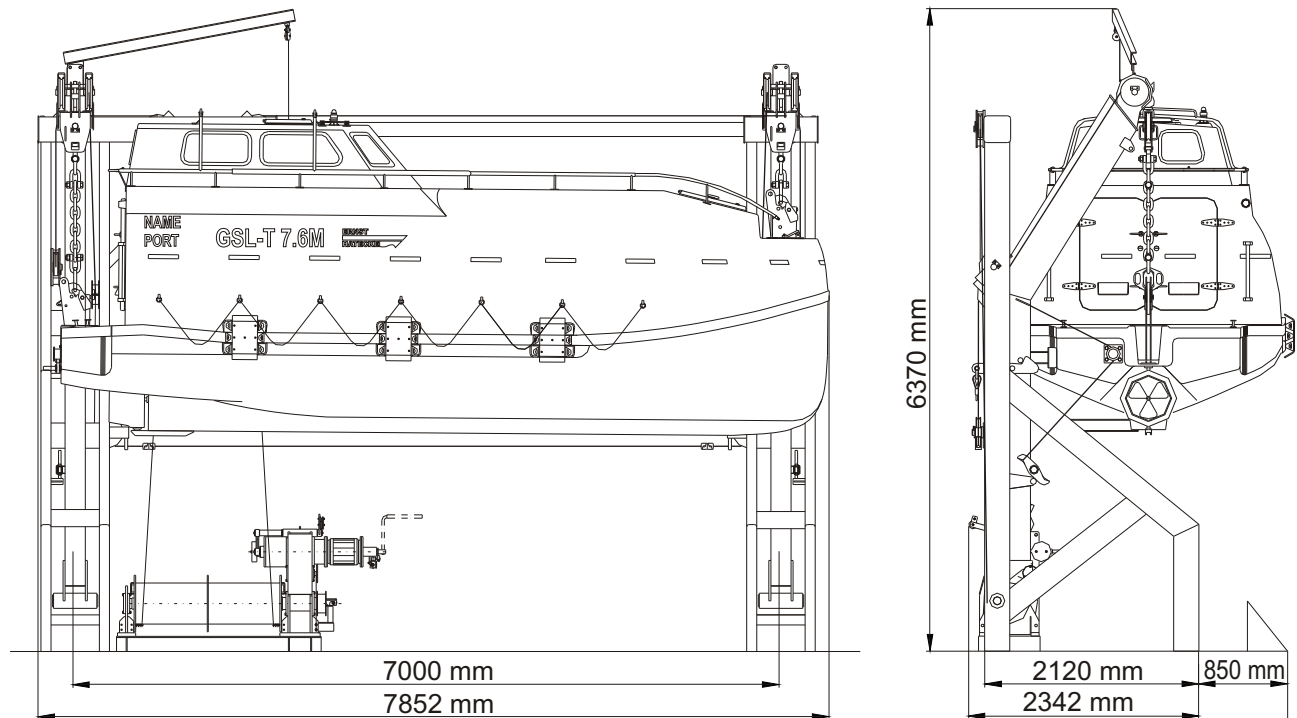

Totally Enclosed Life-and Rescueboat
type: GSL-T 7.6M (tanker version)
with
davit, type: GspFP 90

scale 1 : 75

Dimensions boat: (over all) 7,72 x 2,84 x 3,24 m

Weight data:

Boat empty incl. equipment and fuel 3190 kgs

	lifeboat edition	rescueboat edition
Davit system	abt. 5620 kgs	abt. 5770 kgs

Total weight of empty boat and davitabt. 8810 kgs abt. 8960 kgs