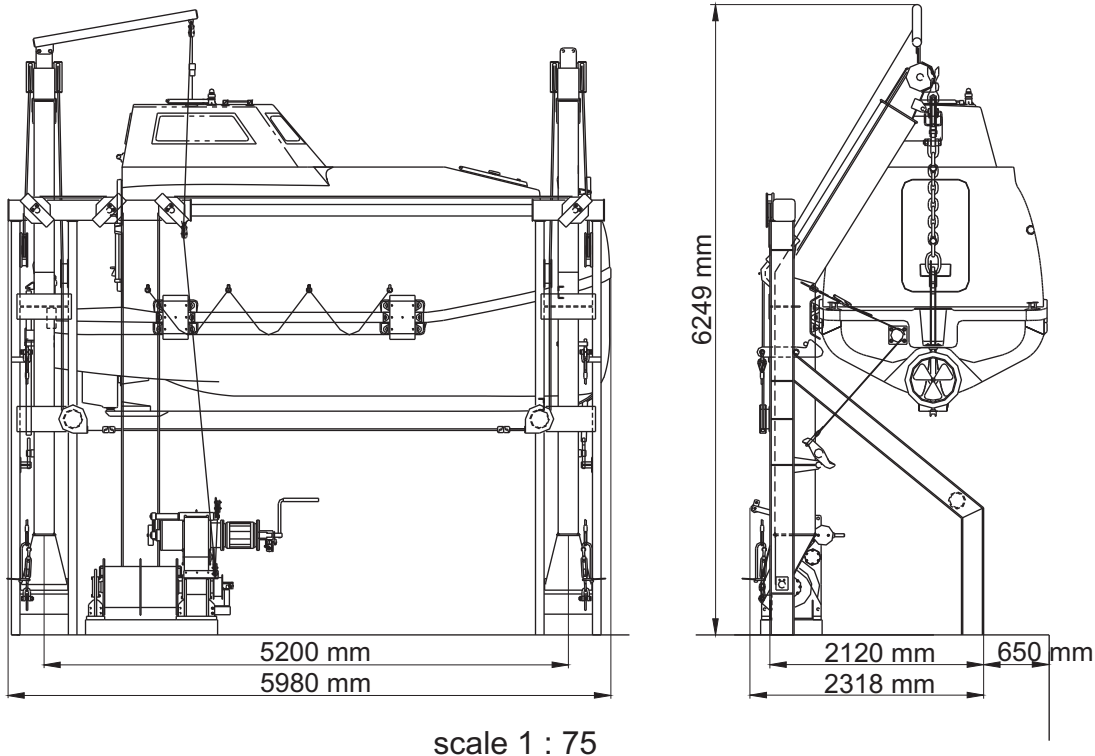

**Totally Enclosed Life-and Rescueboat
type: GSL(T)-5.7 M
with
davit, type GspFP 75**

Dimensions boat: (over all) 5,84 x 2,34 x 3,24 m

Weight data:

Boat empty incl. equipment and fuel	dry cargo version 2140 kgs	tanker version 2220 kgs
Davit system	lifeboat exec. abt. 3750 kgs	rescueboat exec. abt. 3900 kgs
Total weight of empty boat and davit (dry cargo version) ..	abt. 5890 kgs	abt. 5970 kgs
Total weight of empty boat and davit (tanker version)	abt. 5970 kgs	abt. 6120 kgs