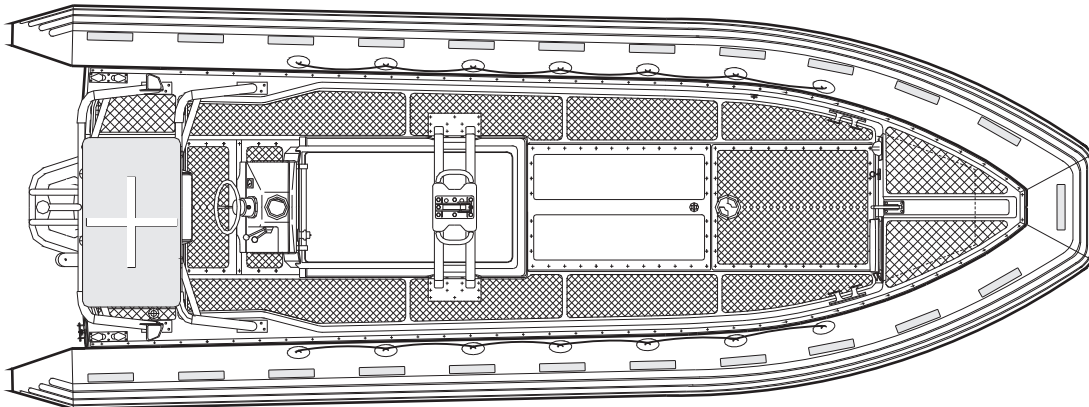

Fast Rescueboat type FRB 700-S

(to 1983 amendments of SOLAS 1974, RES. A. 656 (16))

Scale 1:50

length o.a.	7,10 m
length hull	6,58 m
breadth o.a.	2,55 m
speed with three persons.....	>20 kn
max. height	2,75 m
weight fully equipped with 6 persons	2600 kgs