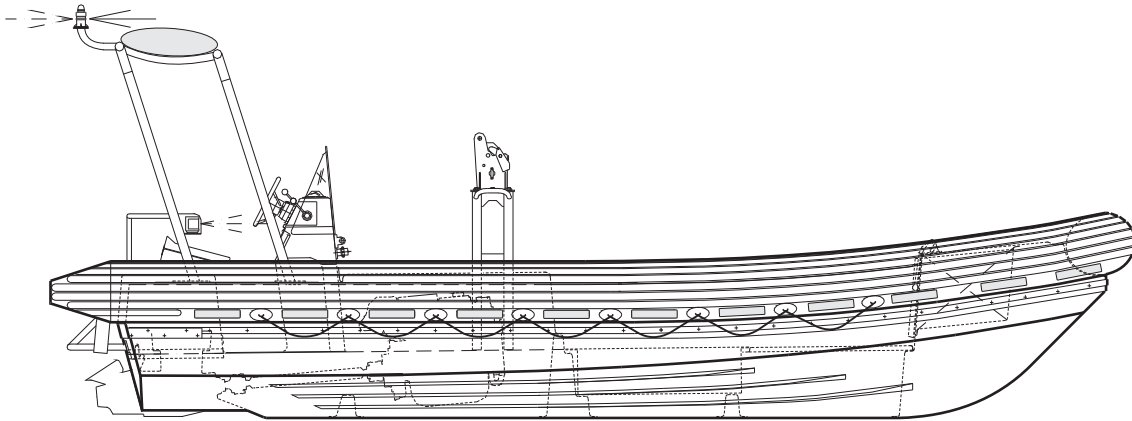

Fast Rescueboat type FRB 700-S

(to 1983 amendments of SOLAS 1974, RES. A. 656 (16))

Scale 1:50

length o.a.	7,10 m
length hull	6,58 m
breadth o.a.	2,55 m
speed with three persons.....	>20 kn
max. height	2,75 m
weight fully equipped with 6 persons	2600 kgs