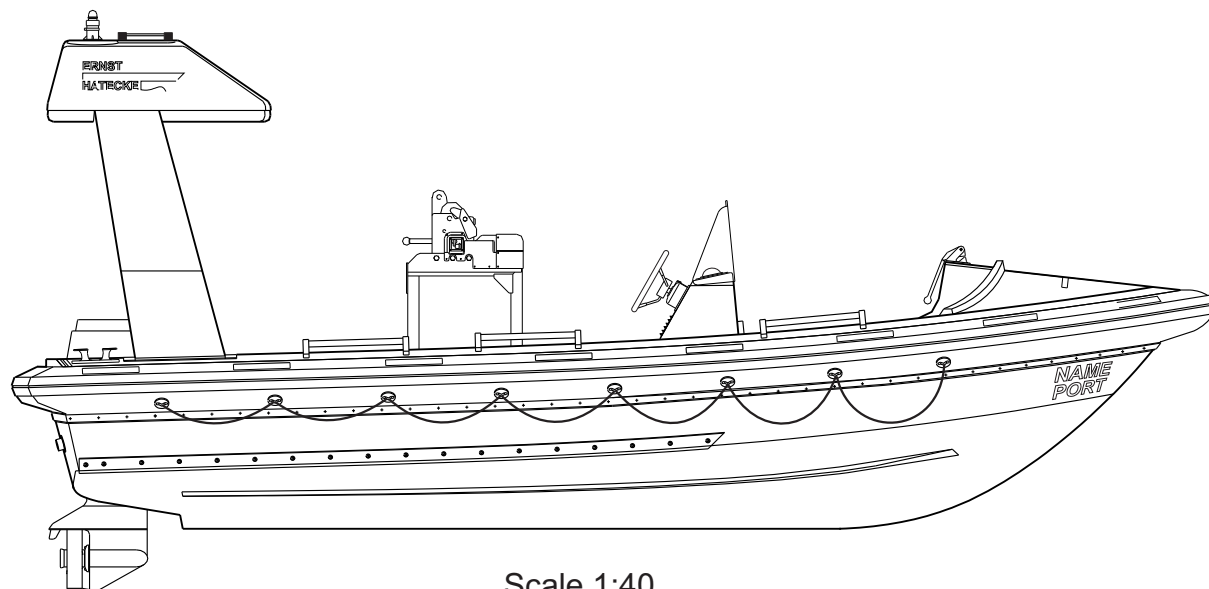

**Fast Rescue Boat type FRB 600-SF
with outboard engine**

In accordance to the MSC Circ 809

Scale 1:40

length max	6,35 m
breadth max.	2,45 m
draught	abt. 0,40 m
speed with three persons.....	>20 kn
weight boat with equipment	1050 kg
weight boat with equipment and 6 persons	1500 kg