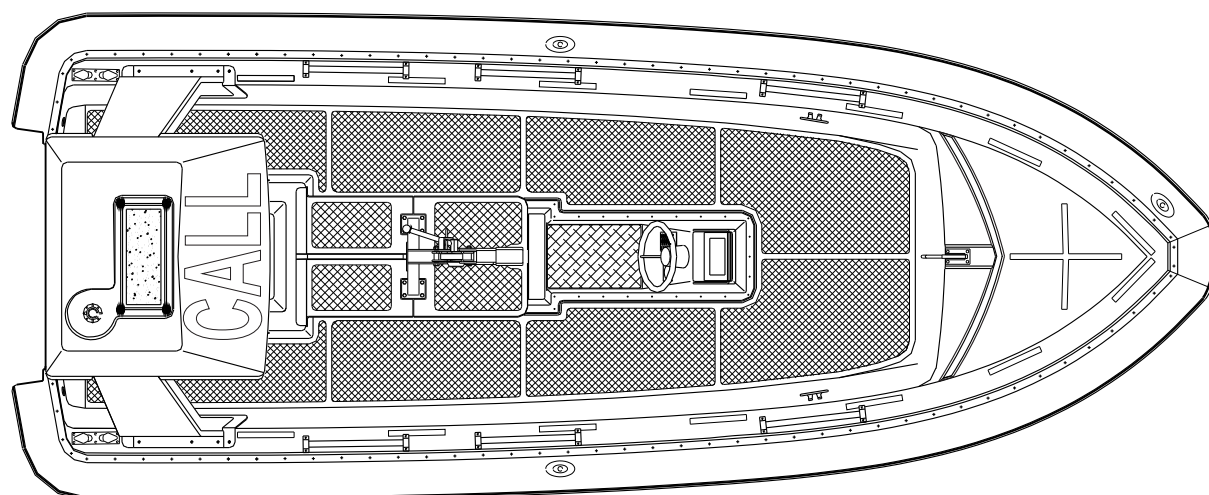

**Fast Rescue Boat type FRB 600-SF
with outboard engine**

In accordance to the MSC Circ 809

Scale 1:40

length max	6,35 m
breadth max.	2,45 m
draught	abt. 0,40 m
speed with three persons.....	>20 kn
weight boat with equipment	1050 kg
weight boat with equipment and 6 persons	1500 kg