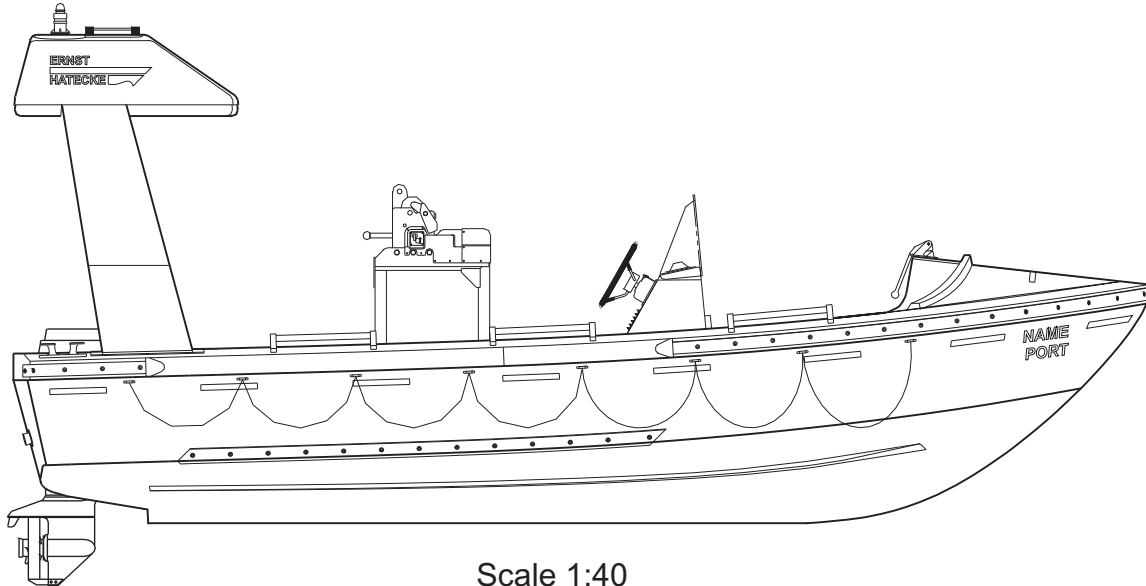

Fast Rescue Boat type FRB 600-S with outboard engine

In accordance to the MSC Circ 809

Scale 1:40

length max	6,15 m
breadth max.	2,31 m
draught	abt. 0,40 m
speed with 3 persons.....	>20 kts
weight boat with equipment	1000 kg
weight boat with equipment and 6 persons	1450 kg