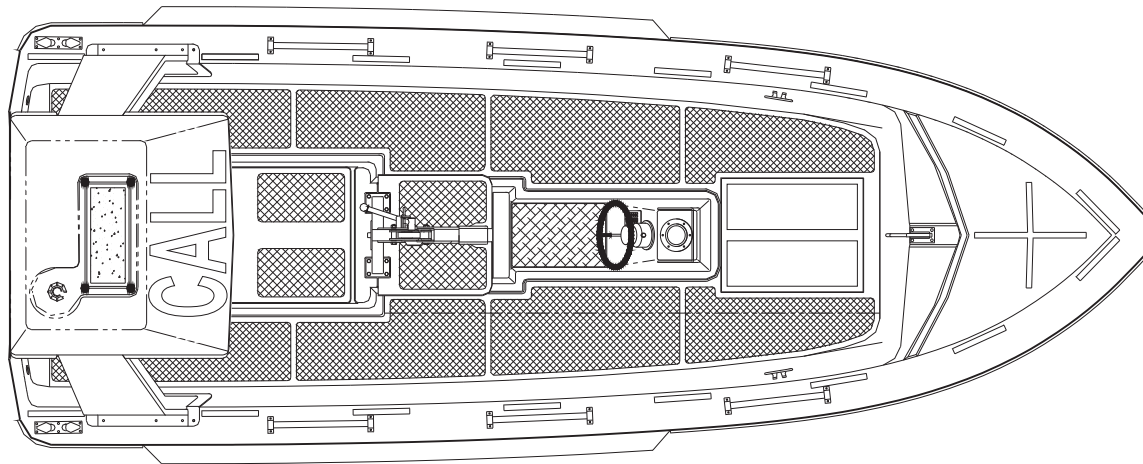

Fast Rescue Boat type FRB 600-S with outboard engine

In accordance to the MSC Circ 809

Scale 1:40

length max	6,15 m
breadth max.	2,31 m
draught	abt. 0,40 m
speed with 3 persons.....	>20 kts
weight boat with equipment	1000 kg
weight boat with equipment and 6 persons	1450 kg