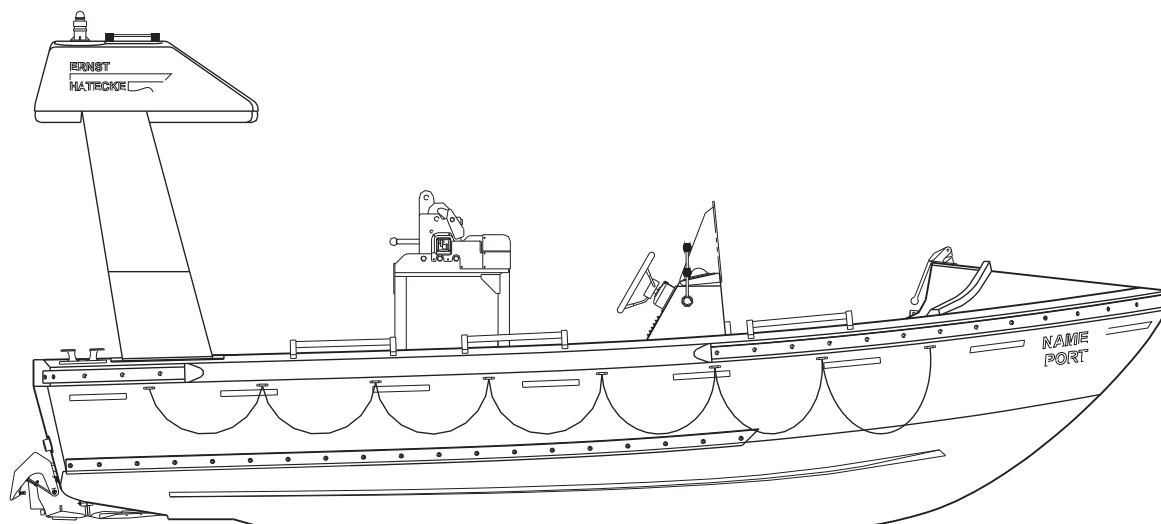

Fast Rescueboat type FRB 600 IB with Diesel engine and water jet propulsion In accordance to the MSC Circ 809

Scale 1:40

length max.....	6,15	m
breadth max.	2,31	m
draught.....	abt. 0,40	m
speed with three persons.....	>20	kn
weight boat with equipment	1390	kg
weight boat with equipment and 6 persons.....	1840	kg