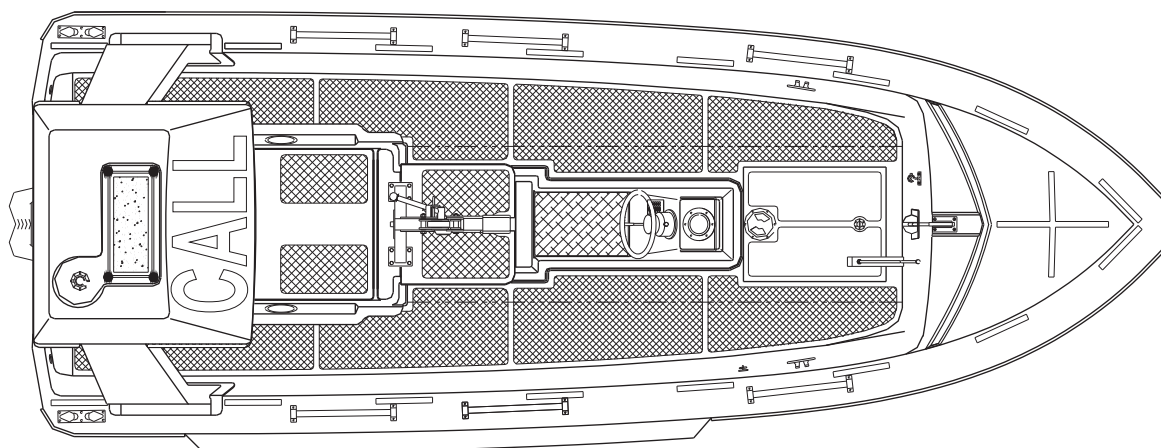

Fast Rescueboat type FRB 600 IB with Diesel engine and water jet propulsion In accordance to the MSC Circ 809

Scale 1:40

length max.....	6,15	m
breadth max.	2,31	m
draught.....	abt. 0,40	m
speed with three persons.....	>20	kn
weight boat with equipment	1390	kg
weight boat with equipment and 6 persons.....	1840	kg