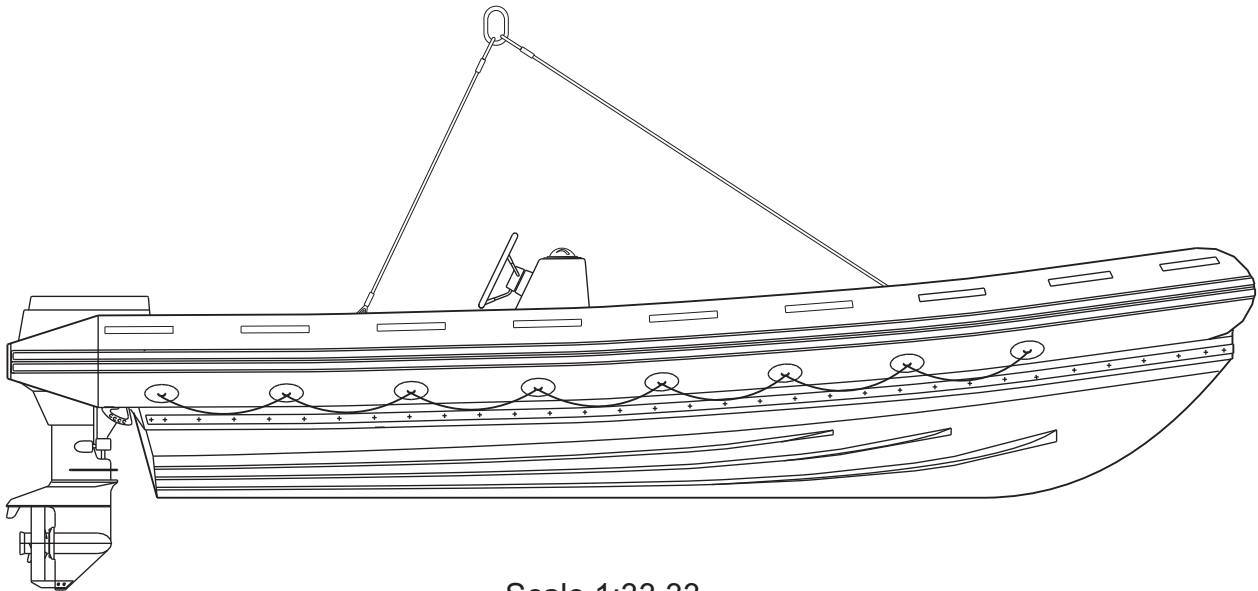

**Rescueboat type FRB 500
with outboard engine**

Scale 1:33,33

length max	5,50 m
breadth max.	2,20 m
depth	0,86 m
persons.....	6
weight boat with equipment	670 kgs