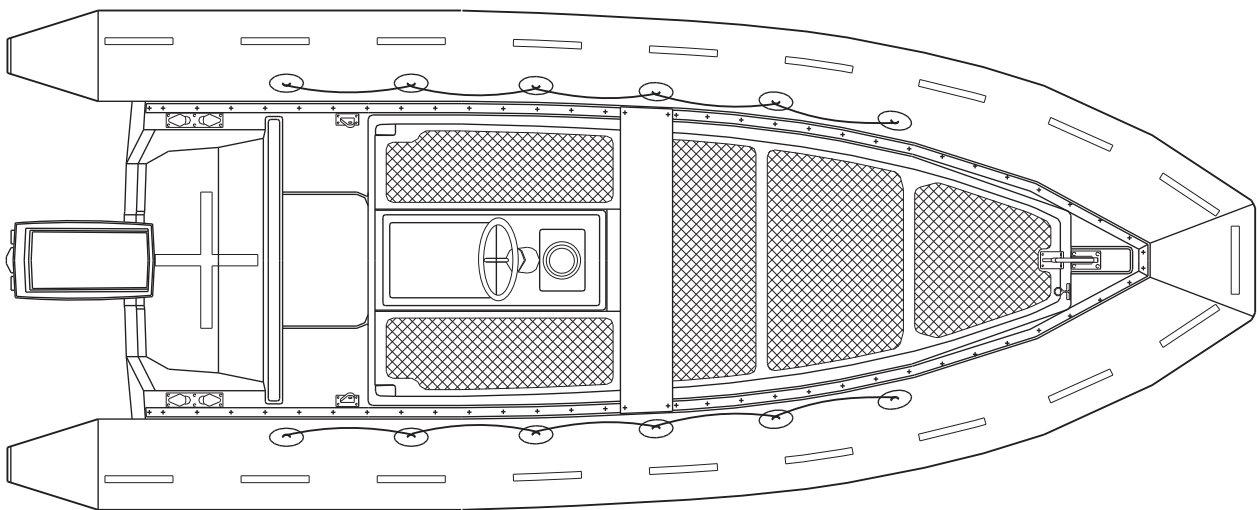

**Rescueboat type FRB 500
with outboard engine**

Scale 1:33,33

length max	5,50 m
breadth max.	2,20 m
depth	0,86 m
persons.....	6
weight boat with equipment	670 kgs