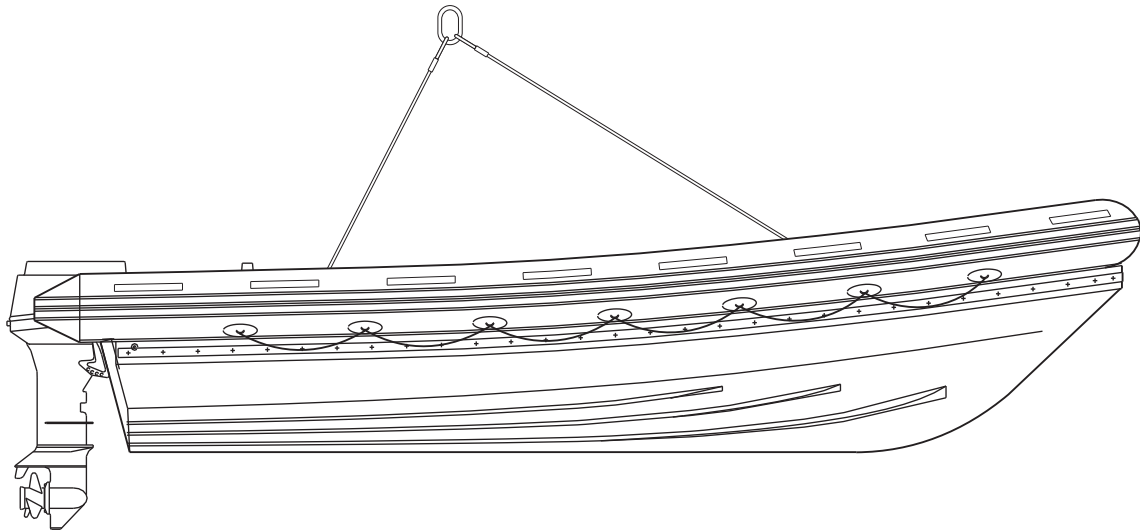

## Rescueboat type FRB 450 with outboard engine

Scale 1:33,33

length max .....	5,00 m
breadth max. ....	2,10 m
depth .....	0,80 m
persons.....	6
weight boat with equipment .....	490 kgs