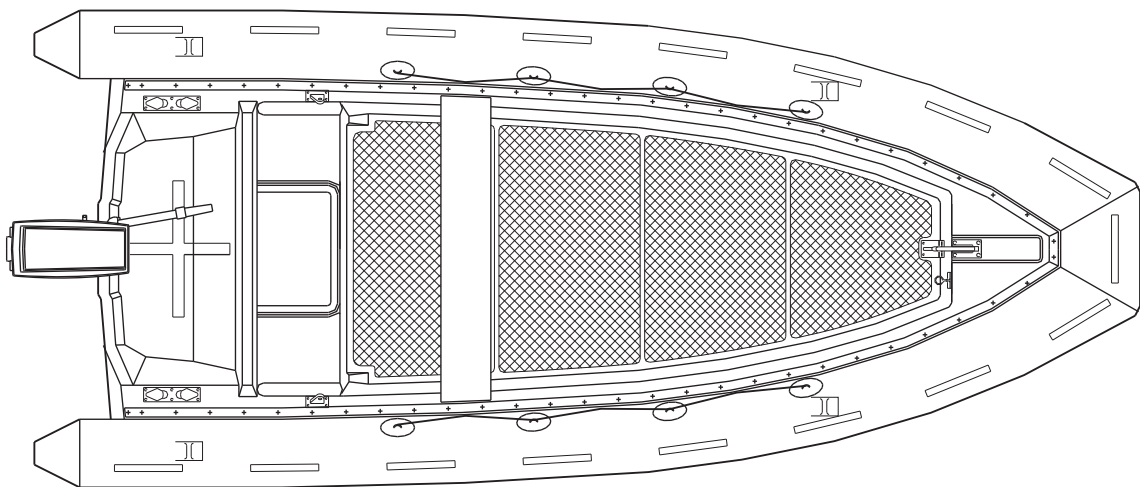

## Rescueboat type FRB 450 with outboard engine

Scale 1:33,33

length max .....	5,00 m
breadth max. ....	2,10 m
depth .....	0,80 m
persons.....	6
weight boat with equipment .....	490 kgs