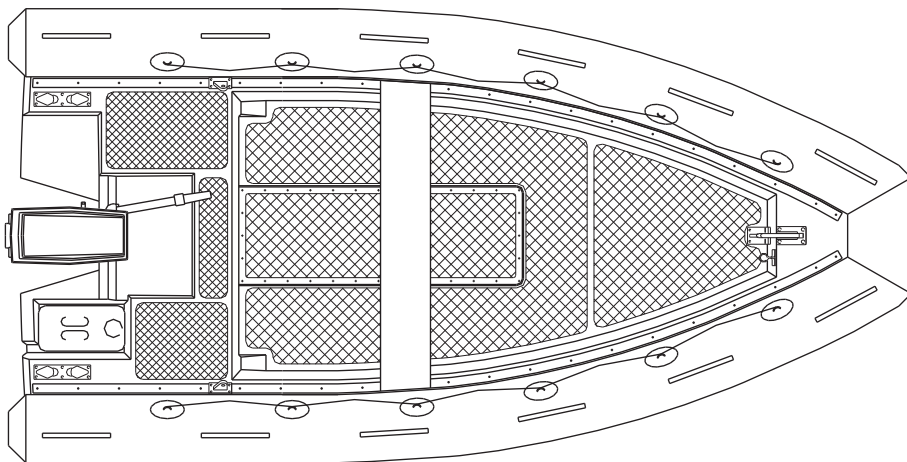

Rescueboat type FRB 385 with outboard engine

Scale 1:33,33

length max	4,00 m
breadth max.	2,00 m
depth	0,75 m
persons.....	6
weight boat with equipment	400 kgs