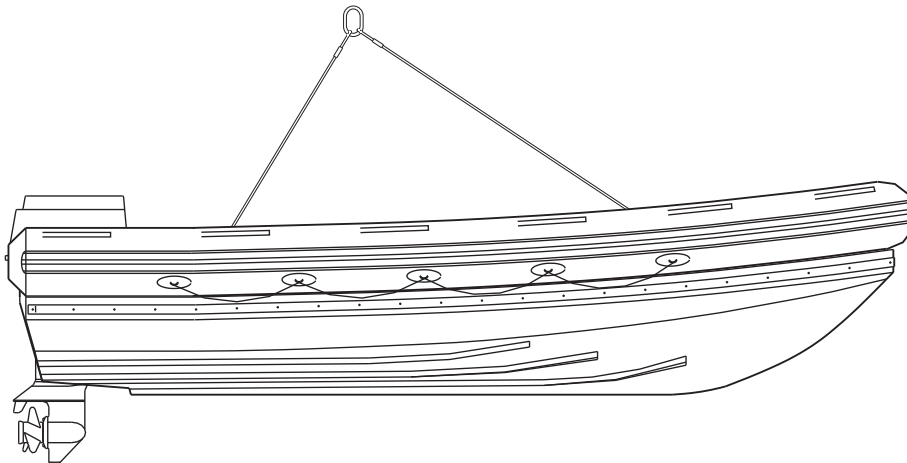

Rescueboat type FRB 385 with outboard engine

Scale 1:33,33

length max	4,00 m
breadth max.	2,00 m
depth	0,75 m
persons.....	6
weight boat with equipment	400 kgs