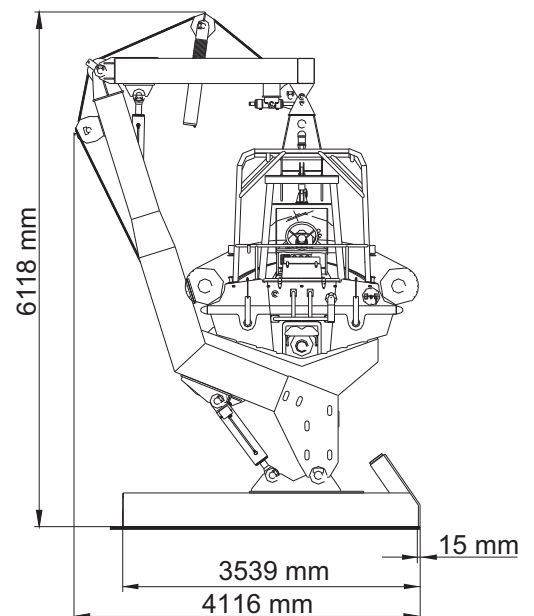

**Rescueboat, type FRB 700S  
with  
davit, type DFR 700 PAL**

scale 1 : 50

**Weight data:**

Boat empty incl. equipment and fuel .....2020 kgs  
Boat with 6 persons (75 kgs each) incl. equipment and fuel .....2470 kgs

Davit system .....abt. 6800 kgs

**Total weight of empty boat and davit.....abt. 8820 kgs**