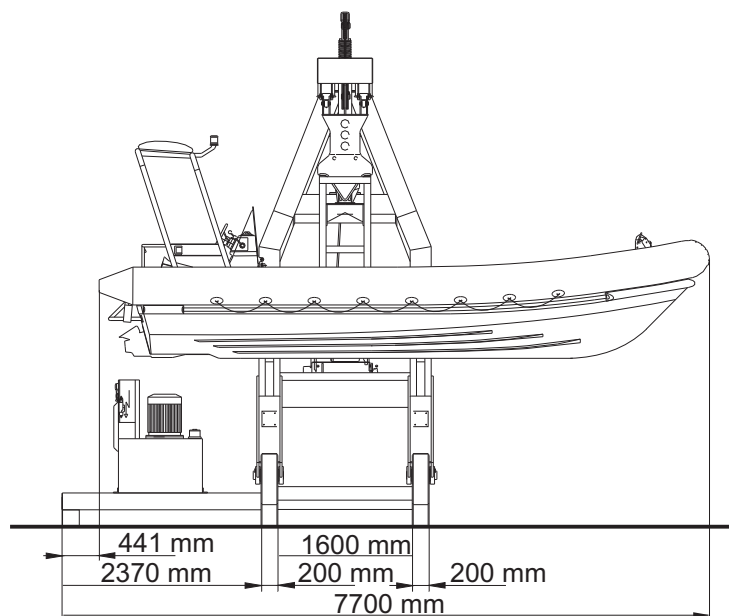

**Rescueboat, type FRB 700S  
with  
davit, type DFR 700 PAL**

scale 1 : 50

**Weight data:**

Boat empty incl. equipment and fuel .....2020 kgs  
Boat with 6 persons (75 kgs each) incl. equipment and fuel .....2470 kgs

Davit system .....abt. 6800 kgs

**Total weight of empty boat and davit.....abt. 8820 kgs**