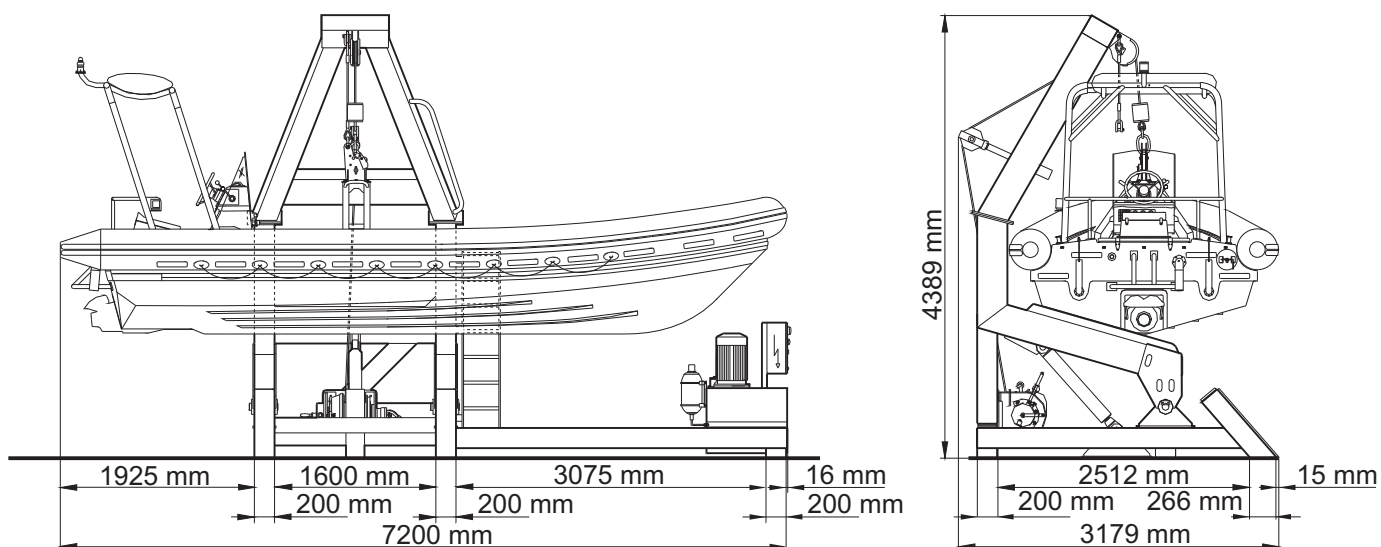

**Rescueboat, type FRB 700S  
with  
davit, type DFR 700S**

scale 1 : 75

**Weight data:**

Boat empty incl. equipment and fuel .....2020 kgs  
 Boat with 6 persons (75 kgs each) incl. equipment and fuel .....2470 kgs

Davit system .....abt. 4400 kgs

**Total weight of empty boat and davit.....abt. 6420 kgs**