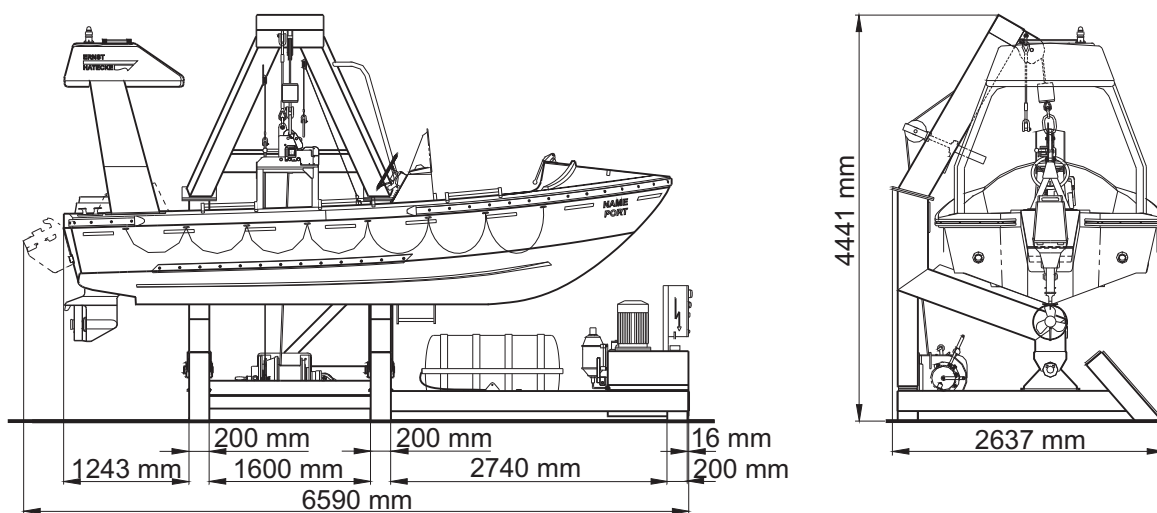

**Rescueboat, type FRB 600S
with
davit, type DFR 600S II / MOR**

scale 1 : 75

Weight data:

Boat empty incl. equipment, fuel and 50 hp outboard engine.....1000 kgs

Davit systemabt. 3200 kgs

Total weight of empty boat and davit.....abt. 4200 kgs