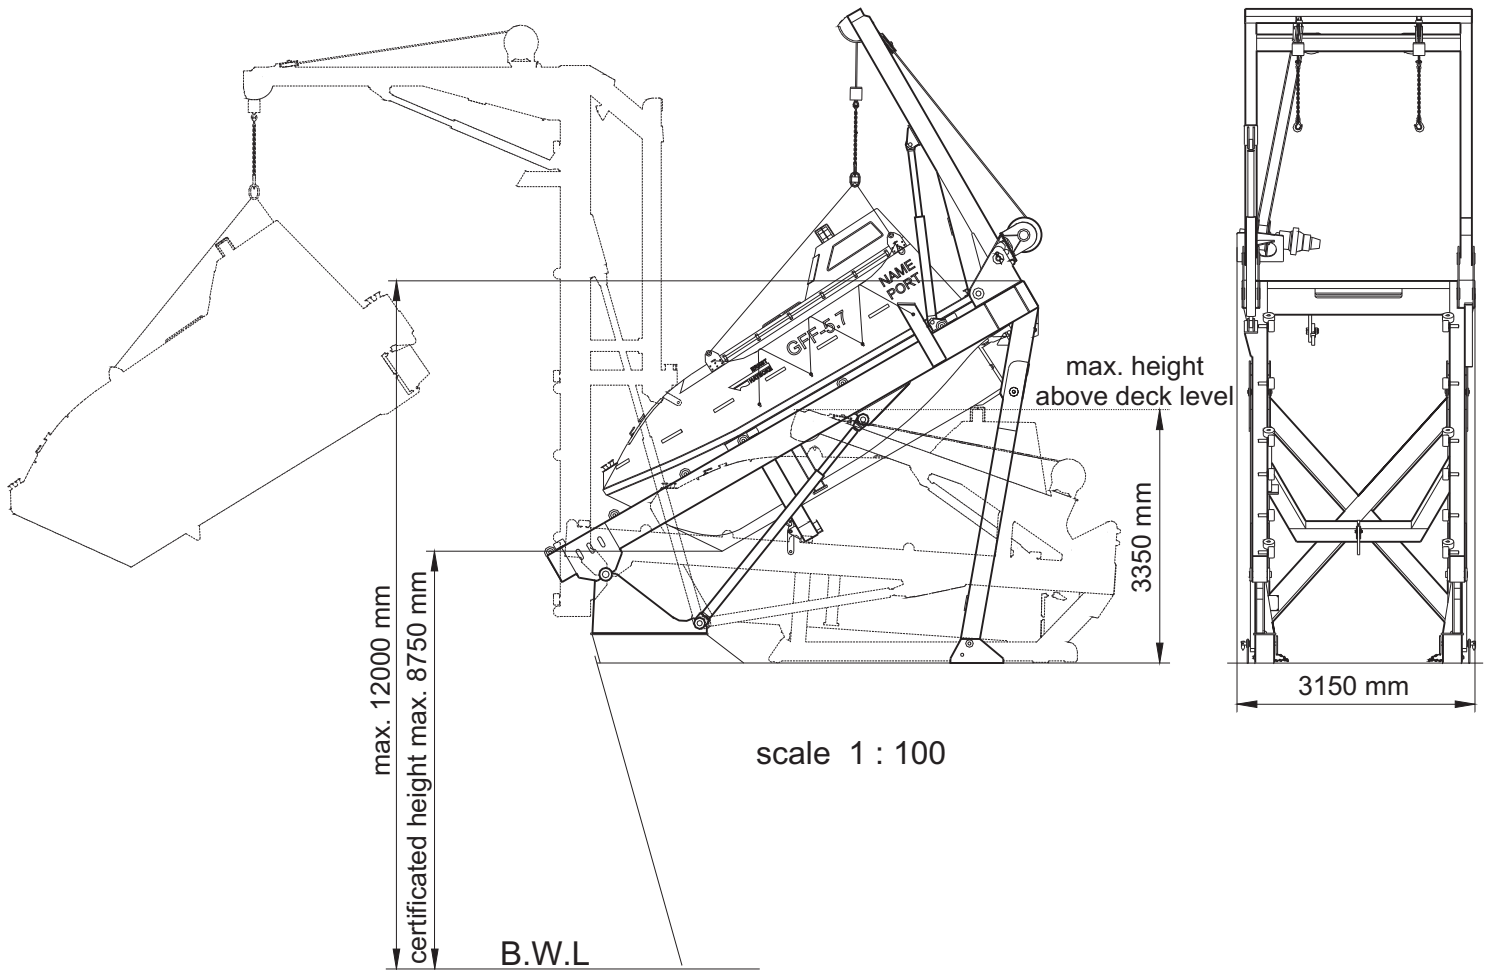

**Freefall-Lifeboat, type GFF-(T) 5.7
with
foldable sliding ramp / davit system, type FFA 5.7 LP**

Dimensions boat: (over all) 5,70 x 2,40 x 3,00 m

Weight data:

	dry cargo version	tanker version
Boat empty incl. inventory.....	2450 kgs.....	2885 kgs
Boat recovery weight with 4 persons.....	2750 kgs.....	3185 kgs
Max. launching weight with 16 persons.....	3650 kgs.....	10 persons...3635 kgs

Davit system.....abt. 5700 kgs.....abt. 5700 kgs

Total weight of empty boat and davit system.....abt.8150 kgs.....abt.8585 kgs