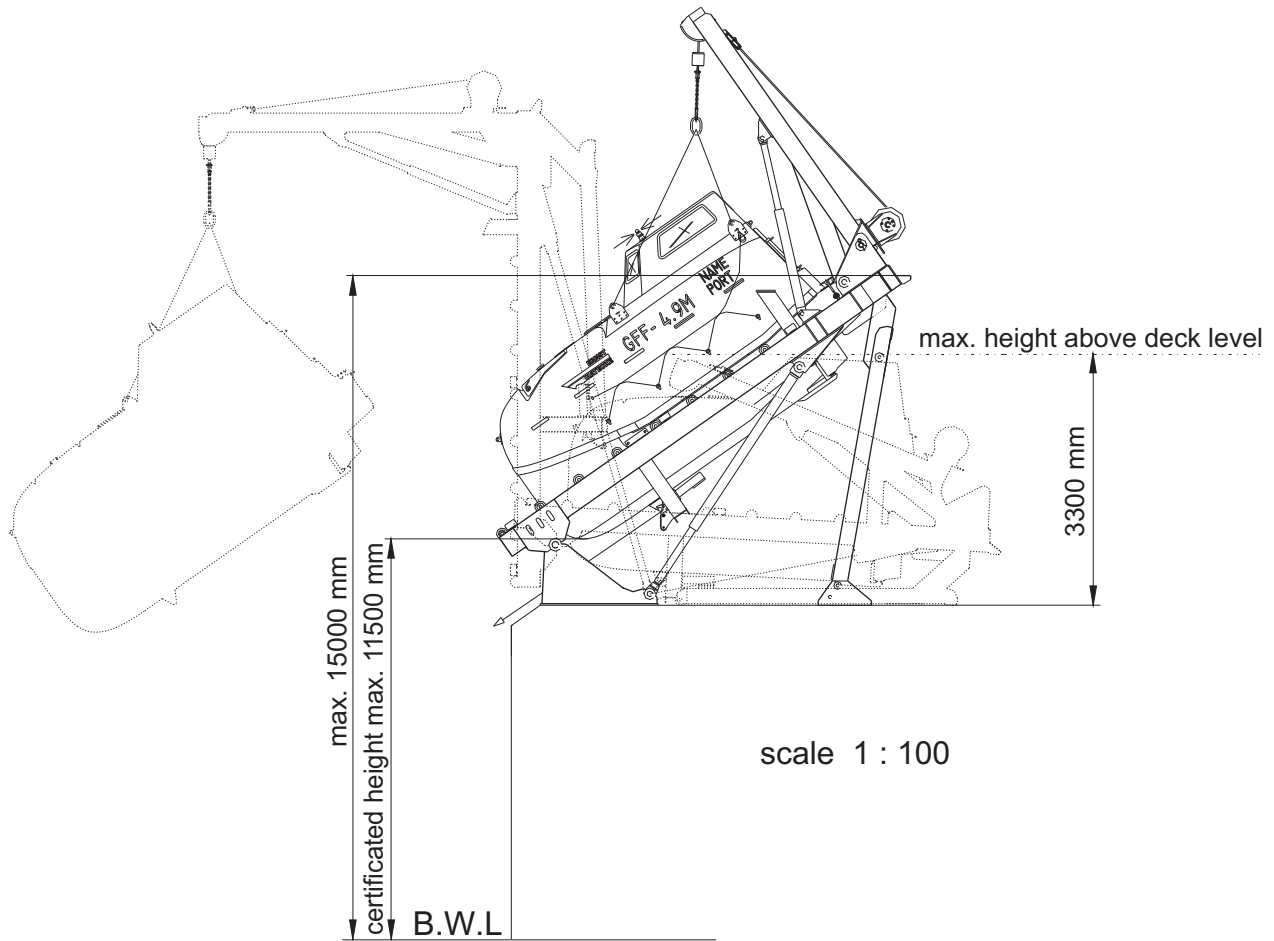

**Freefall-Lifeboat, type GFF 4.9M
with
sliding ramp / davit system, type FFA 4.9 MLP**

Dimensions boat: (over all) 4,99 x 2,39 x 3,23 m

Weight data:	dry cargo version	tanker version
Boat empty incl. inventory.....	2220 kgs.....	2550 kgs
Boat recovery weight with 4 persons.....	2520 kgs.....	2850 kgs
Max. launching weight with 13 persons.....	3195 kgs.....	12 persons...3450 kgs
Davit system.....	abt. 6140 kgs.....	abt. 6140 kgs
Total weight of empty boat and davit system.....	abt.8360 kgs.....	abt.8690 kgs