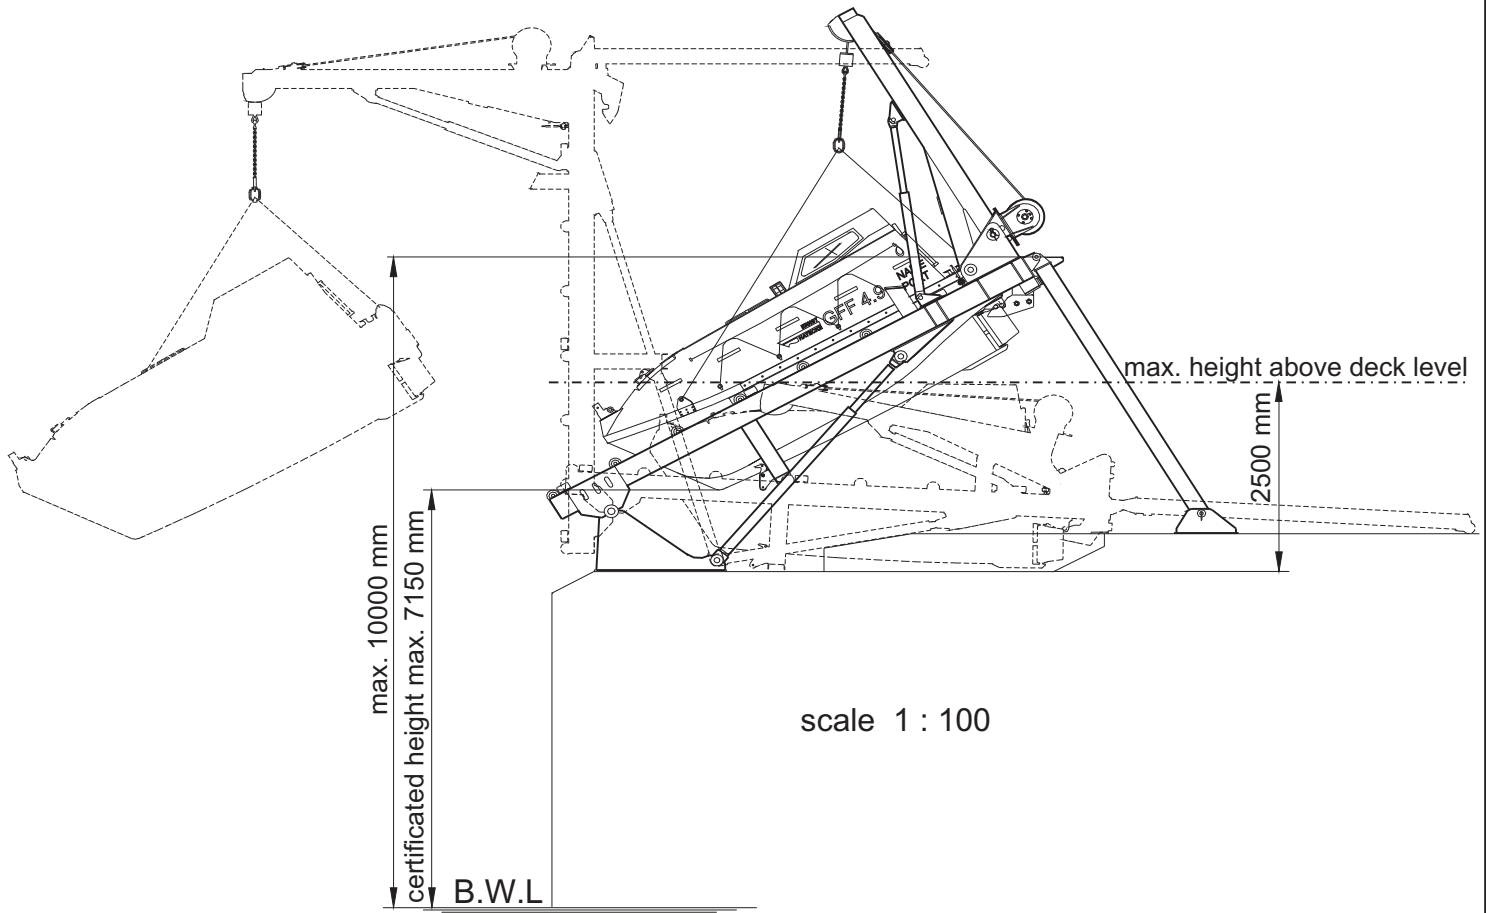

**Freefall-Lifeboat, type GFF 4.9
with
sliding ramp / davit system, type FFA 4.9 LP**

Dimensions boat: (over all) 4,96 x 2,20 x 2,50 m

Weight data:

Boat empty incl. inventory.....	dry cargo version	2440 kgs
Boat recovery weight with 4 persons.....		2740 kgs
Max. launching weight with 8 persons.....		3040 kgs

Davit systemabt. 5300 kgs

Total weight of empty boat and sliding ramp.....abt. 7740 kgs